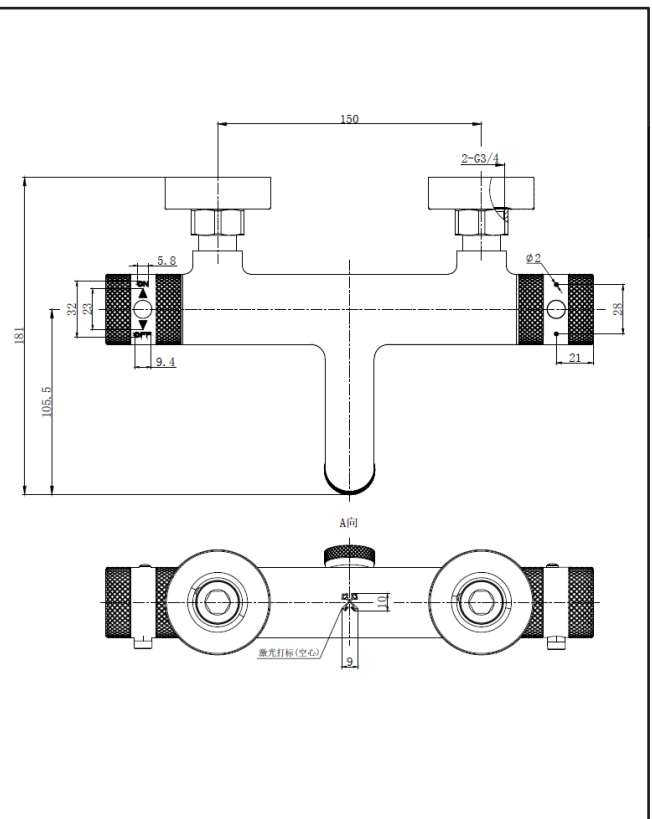

PRODUCT DATA SHEET

Core Thermo BSM 1 Outlet Chrome

Product Code: NU-144

SCUDO
BEAUTIFUL BATHROOMS

0330 124 7290

sales@scudo.co.uk - www.scudo.co.uk

Scudo is the trading name of Harrison Bathrooms Ltd. Whilst we endeavor to ensure that the product information is accurate, we accept no liability for any information given. All images are for illustration purposes only. Product images and specification are subject to change. Measurement are in millimeters and are nominal.

Product Name	NU-144
Product Description	Core Thermo BSM 1 Outlet Chrome
Product Transportation	
Barcode	5060991257291
Country of origin	CH
Commodity code	8481801190
Product Measurements	
Product Weight	2.19KG
Product Width	276mm
Product Height	55mm
Product Depth	170mm
Primary Packed Measurements	
Packaged Weight	2.KG
Packed Height	155mm
Packed Width	165mm
Packed Length	295mm

General Information	
Construction Material	Brass / Stainless Steel
Installation type	Wall Mounted
Colour / Finish	Chrome
Tap / Shower Attributes	
WRAS Approved	No
TMV Approved	No
Minimum Operating Pressure (bar)	0.5
Maximum Operating Pressure (bar)	5
Inlet Connection	3/4BSP
Shower Type	Exposed Wall Mounted
Flow Rates	
0.2bar (l/min)	3.2
0.5bar (l/min)	6.3
1bar (l/min)	7.9
2bar (l/min)	11.8
3bar (l/min)	14.1
5bar (l/min)	18.7