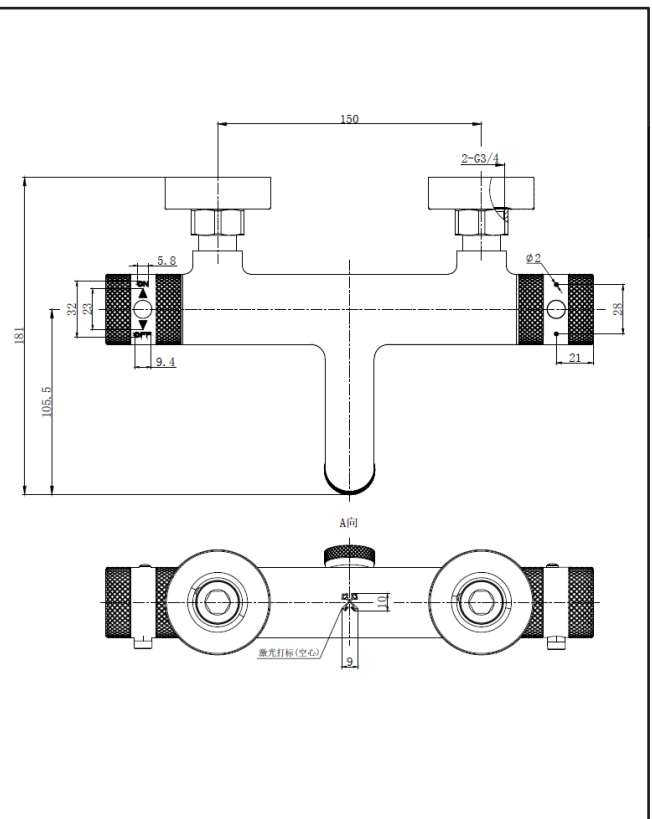

## Core Thermo BSM 1 Outlet Black

Product Code: NU-145

**SCUDO**  
BEAUTIFUL BATHROOMS

0330 124 7290

sales@scudo.co.uk - www.scudo.co.uk

Scudo is the trading name of Harrison Bathrooms Ltd. Whilst we endeavor to ensure that the product information is accurate, we accept no liability for any information given. All images are for illustration purposes only. Product images and specification are subject to change. Measurement are in millimeters and are nominal.

Product Name	NU-145
Product Description	Core Thermo BSM 1 Outlet Black
Product Transportation	
Barcode	5060991257307
Country of origin	CH
Commodity code	8481801190
Product Measurements	
Product Weight	2.19KG
Product Width	276mm
Product Height	55mm
Product Depth	170mm
Primary Packed Measurements	
Packaged Weight	2.KG
Packed Height	155mm
Packed Width	165mm
Packed Length	295mm

General Information	
Construction Material	Brass / Stainless Steel
Installation type	Wall Mounted
Colour / Finish	Black
Tap / Shower Attributes	
WRAS Approved	No
TMV Approved	No
Minimum Operating Pressure (bar)	0.5
Maximum Operating Pressure (bar)	5
Inlet Connection	3/4BSP
Shower Type	Exposed Wall Mounted
Flow Rates	
0.2bar (l/min)	3.2
0.5bar (l/min)	6.3
1bar (l/min)	7.9
2bar (l/min)	11.8
3bar (l/min)	14.1
5bar (l/min)	18.7

**Dimensions**  
(measurements in mm)