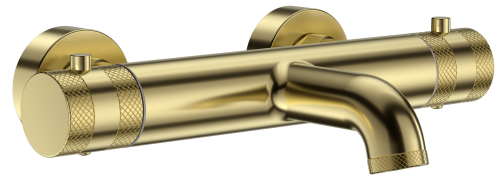

## Core Thermo BSM 1 Outlet Brushed Brass

Product Code: NU-146

**SCUDO**  
BEAUTIFUL BATHROOMS

0330 124 7290

sales@scudo.co.uk - www.scudo.co.uk

Scudo is the trading name of Harrison Bathrooms Ltd. Whilst we endeavor to ensure that the product information is accurate, we accept no liability for any information given. All images are for illustration purposes only. Product images and specification are subject to change. Measurement are in millimeters and are nominal.

Product Name	NU-146
Product Description	Core Thermo BSM 1 Outlet Brushed Brass
<b>Product Transportation</b>	
Barcode	5060991257314
Country of origin	CH
Commodity code	8481801190
<b>Product Measurements</b>	
Product Weight	2.19KG
Product Width	276mm
Product Height	55mm
Product Depth	170mm
<b>Primary Packed Measurements</b>	
Packaged Weight	2.KG
Packed Height	155mm
Packed Width	165mm
Packed Length	295mm

<b>General Information</b>	
Construction Material	Brass / Stainless Steel
Installation type	Wall Mounted
Colour / Finish	Brushed Brass
<b>Tap / Shower Attributes</b>	
WRAS Approved	No
TMV Approved	No
Minimum Operating Pressure (bar)	0.5
Maximum Operating Pressure (bar)	5
Inlet Connection	3/4BSP
Shower Type	Exposed Wall Mounted
<b>Flow Rates</b>	
0.2bar (l/min)	3.2
0.5bar (l/min)	6.3
1bar (l/min)	7.9
2bar (l/min)	11.8
3bar (l/min)	14.1
5bar (l/min)	18.7