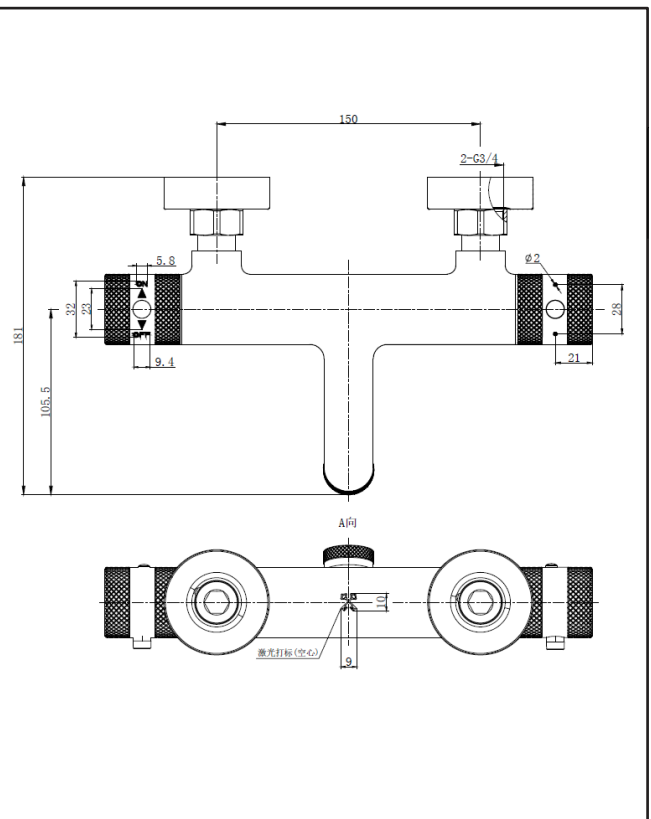

## Core Thermo BSM 1 Outlet Brushed Brass

Product Code: NU-146

**SCUDO**  
BEAUTIFUL BATHROOMS

0330 124 7290

sales@scudo.co.uk - www.scudo.co.uk

Scudo is the trading name of Harrison Bathrooms Ltd. Whilst we endeavor to ensure that the product information is accurate, we accept no liability for any information given. All images are for illustration purposes only. Product images and specification are subject to change. Measurement are in millimeters and are nominal.

Product Name	NU-146
Product Description	Core Thermo BSM 1 Outlet Brushed Brass
<b>Product Transportation</b>	
Barcode	5060991257314
Country of origin	CH
Commodity code	8481801190
<b>Product Measurements</b>	
Product Weight	2.19KG
Product Width	276mm
Product Height	55mm
Product Depth	170mm
<b>Primary Packed Measurements</b>	
Packaged Weight	2.KG
Packed Height	155mm
Packed Width	165mm
Packed Length	295mm

<b>General Information</b>	
Construction Material	Brass / Stainless Steel
Installation type	Wall Mounted
Colour / Finish	Brushed Brass
<b>Tap / Shower Attributes</b>	
WRAS Approved	No
TMV Approved	No
Minimum Operating Pressure (bar)	0.5
Maximum Operating Pressure (bar)	5
Inlet Connection	3/4BSP
Shower Type	Exposed Wall Mounted
<b>Flow Rates</b>	
0.2bar (l/min)	3.2
0.5bar (l/min)	6.3
1bar (l/min)	7.9
2bar (l/min)	11.8
3bar (l/min)	14.1
5bar (l/min)	18.7

**Dimensions**  
(measurements in mm)