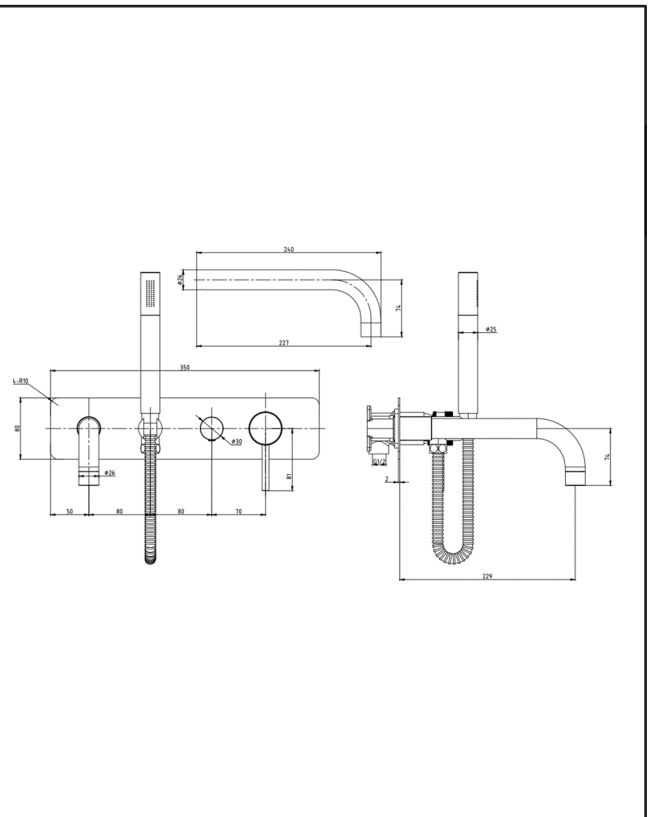

PRODUCT DATA SHEET

Core Wall Mounted Bath Shower Mixer Brushed Brass

Product Code: NU-151

SCUDO
BEAUTIFUL BATHROOMS

0330 124 7290

sales@scudo.co.uk - www.scudo.co.uk

Scudo is the trading name of Harrison Bathrooms Ltd. Whilst we endeavor to ensure that the product information is accurate, we accept no liability for any information given. All images are for illustration purposes only. Product images and specification are subject to change. Measurement are in millimeters and are nominal.

Product Name	NU-151
Product Description	Core Wall Mounted Bath Shower Mixer Brushed Brass
Product Transportation	
Barcode	5060991257369
Country of origin	CH
Commodity code	8481801190
Product Measurements	
Product Weight	TBC
Product Width	350mm
Product Height	80mm
Product Depth	229mm
Primary Packed Measurements	
Packaged Weight	TBC
Packed Height	150mm
Packed Width	460mm
Packed Length	255mm

General Information	
Construction Material	Brass / Stainless Steel
Installation type	Wall Mounted
Colour / Finish	Brushed Brass
Tap / Shower Attributes	
WRAS Approved	No
TMV Approved	No
Minimum Operating Pressure (bar)	0.5
Maximum Operating Pressure (bar)	5
Inlet Connection	1/2 BSP
Shower Type	Wall Mounted
Flow Rates	
0.2bar (l/min)	3.6
0.5bar (l/min)	7.8
1bar (l/min)	8.6
2bar (l/min)	11.7
3bar (l/min)	15.6
5bar (l/min)	20.4

Dimensions
(measurements in mm)

LIFETIME GUARANTEE

We are confident in our products and we want our customer to be, we proudly give a lifetime guarantee on our taps and showers, further details can be found on our website