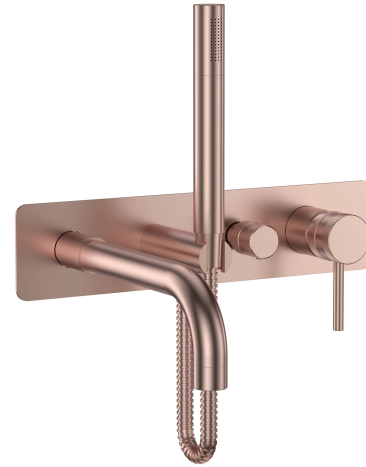

PRODUCT DATA SHEET

Core Wall Mounted Bath Shower Mixer Brushed Bronze

Product Code: NU-152

SCUDO
BEAUTIFUL BATHROOMS

0330 124 7290

sales@scudo.co.uk - www.scudo.co.uk

Scudo is the trading name of Harrison Bathrooms Ltd. Whilst we endeavor to ensure that the product information is accurate, we accept no liability for any information given. All images are for illustration purposes only. Product images and specification are subject to change. Measurement are in millimeters and are nominal.

Product Name	NU-152
Product Description	Core Wall Mounted Bath Shower Mixer Brushed Bronze
Product Transportation	
Barcode	5060991257376
Country of origin	CH
Commodity code	8481801190
Product Measurements	
Product Weight	TBC
Product Width	350mm
Product Height	80mm
Product Depth	229mm
Primary Packed Measurements	
Packaged Weight	TBC
Packed Height	150mm
Packed Width	460mm
Packed Length	255mm

General Information	
Construction Material	Brass / Stainless Steel
Installation type	Wall Mounted
Colour / Finish	Brushed Bronze
Tap / Shower Attributes	
WRAS Approved	No
TMV Approved	No
Minimum Operating Pressure (bar)	0.5
Maximum Operating Pressure (bar)	5
Inlet Connection	1/2 BSP
Shower Type	Wall Mounted
Flow Rates	
0.2bar (l/min)	3.6
0.5bar (l/min)	7.8
1bar (l/min)	8.6
2bar (l/min)	11.7
3bar (l/min)	15.6
5bar (l/min)	20.4