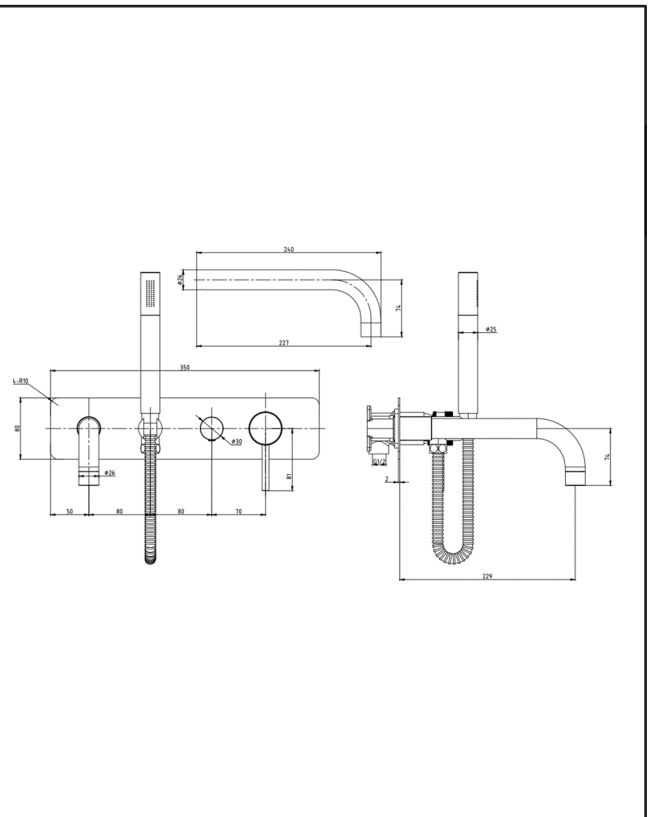

PRODUCT DATA SHEET

Core Wall Mounted Bath Shower Mixer Brushed Bronze

Product Code: NU-152

SCUDO
BEAUTIFUL BATHROOMS

0330 124 7290

sales@scudo.co.uk - www.scudo.co.uk

Scudo is the trading name of Harrison Bathrooms Ltd. Whilst we endeavor to ensure that the product information is accurate, we accept no liability for any information given. All images are for illustration purposes only. Product images and specification are subject to change. Measurement are in millimeters and are nominal.

Product Name	NU-152
Product Description	Core Wall Mounted Bath Shower Mixer Brushed Bronze
Product Transportation	
Barcode	5060991257376
Country of origin	CH
Commodity code	8481801190
Product Measurements	
Product Weight	TBC
Product Width	350mm
Product Height	80mm
Product Depth	229mm
Primary Packed Measurements	
Packaged Weight	TBC
Packed Height	150mm
Packed Width	460mm
Packed Length	255mm

General Information	
Construction Material	Brass / Stainless Steel
Installation type	Wall Mounted
Colour / Finish	Brushed Bronze
Tap / Shower Attributes	
WRAS Approved	No
TMV Approved	No
Minimum Operating Pressure (bar)	0.5
Maximum Operating Pressure (bar)	5
Inlet Connection	1/2 BSP
Shower Type	Wall Mounted
Flow Rates	
0.2bar (l/min)	3.6
0.5bar (l/min)	7.8
1bar (l/min)	8.6
2bar (l/min)	11.7
3bar (l/min)	15.6
5bar (l/min)	20.4

Dimensions
(measurements in mm)

LIFETIME GUARANTEE

We are confident in our products and we want our customer to be, we proudly give a lifetime guarantee on our taps and showers, further details can be found on our website