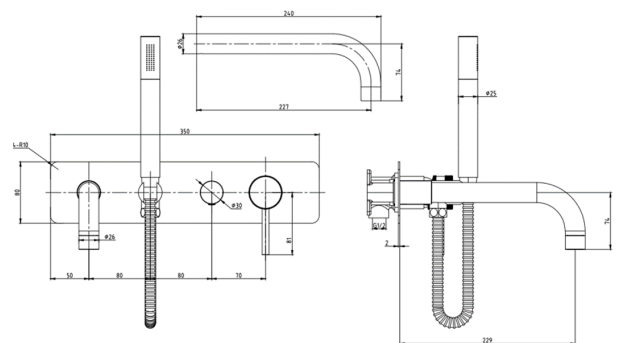

## Core Wall Mounted Bath Shower Mixer Gunmetal

Product Code: NU-153

**SCUDO**  
BEAUTIFUL BATHROOMS

0330 124 7290

sales@scudo.co.uk - www.scudo.co.uk

Scudo is the trading name of Harrison Bathrooms Ltd. Whilst we endeavor to ensure that the product information is accurate, we accept no liability for any information given. All images are for illustration purposes only. Product images and specification are subject to change. Measurement are in millimeters and are nominal.

Product Name	NU-153
Product Description	Core Wall Mounted Bath Shower Mixer Gunmetal
Product Transportation	
Barcode	5060991257383
Country of origin	CH
Commodity code	8481801190
Product Measurements	
Product Weight	TBC
Product Width	350mm
Product Height	80mm
Product Depth	229mm
Primary Packed Measurements	
Packaged Weight	TBC
Packed Height	150mm
Packed Width	460mm
Packed Length	255mm

General Information	
Construction Material	Brass / Stainless Steel
Installation type	Wall Mounted
Colour / Finish	Gunmetal
Tap / Shower Attributes	
WRAS Approved	No
TMV Approved	No
Minimum Operating Pressure (bar)	0.5
Maximum Operating Pressure (bar)	5
Inlet Connection	1/2 BSP
Shower Type	Wall Mounted
Flow Rates	
0.2bar (l/min)	3.6
0.5bar (l/min)	7.8
1bar (l/min)	8.6
2bar (l/min)	11.7
3bar (l/min)	15.6
5bar (l/min)	20.4

**Dimensions**  
(measurements in mm)