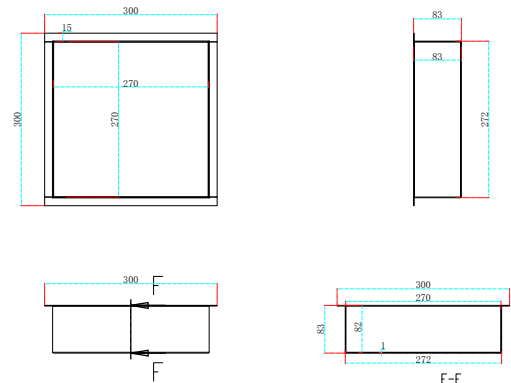

PRODUCT DATA SHEET

Shower Niche 300x300 Matte Black

Product Code: SN-3X3-BLACK

SCUDO
BEAUTIFUL BATHROOMS

0330 124 7290

sales@scudo.co.uk - www.scudo.co.uk

Scudo is the trading name of Harrison Bathrooms Ltd. Whilst we endeavour to ensure that the product information is accurate we accept no liability for any information given. All images are for illustration purposes only. Product images and specification are subject to change. Measurements are in millimetres and are nominal.

Product Name	SN-3X3-BLACK
Product Description	Shower Niche 300x300 Matte Black
Product Transportation	
Barcode	5060991254832
Country of origin	China
Commodity code	7324900090
Product Measurements	
Product Weight (KG)	1.9
Product Width (mm)	300
Product Height (mm)	300
Product Depth (mm)	83
Primary Packed Measurements	
Packaged Weight	2.3
Packed Length	337
Packed Width	323
Packed Height	113

General Information	
Construction Material	304 Stainless Steel 1mm + PVD
Installation type	Wall Mounted
Colour / Finish	Matte Black

Dimensions (Measurements in mm)

LIFETIME GUARANTEE

We are confident in our products and we want our customer to be, we proudly give a lifetime guarantee on our taps and showers, further details can be found on our website.