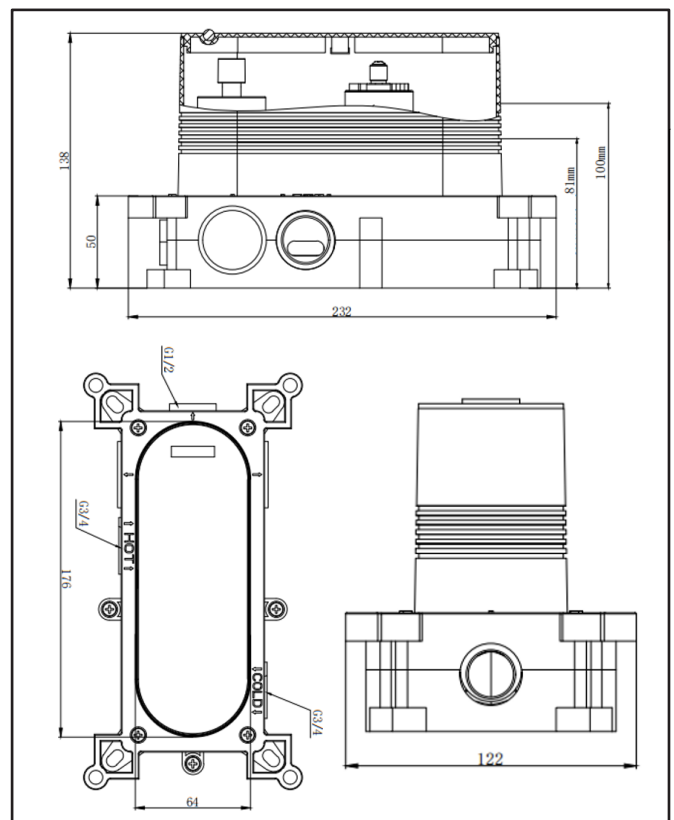

PRODUCT DATA SHEET

Core Concealed Valve Body (1 outlet) Universal

Product Code: NU-089

SCUDO
BEAUTIFUL BATHROOMS

0330 124 7290

sales@scudo.co.uk - www.scudo.ce.uk

Scudo is the trading name of Harrison Bathrooms Ltd. Whilst we endeavor to ensure that the product information is accurate, we accept no liability for any information given. All images are for illustration purposes only. Product images and specification are subject to change. Measurement are in millimeters and are nominal.

Product Name	NU-089
Product Description	Core Concealed Valve Body (1 outlet) Universal
Product Transportation	
Barcode	5060991256744
Country of origin	CH
Commodity code	8481801190
Product Measurements	
Product Weight	1.96KG
Product Width	122mm
Product Height	232MM
Product Depth	138mm
Primary Packed Measurements	
Packaged Weight	TBC
Packed Height	TBC
Packed Width	TBC
Packed Length	TBC

General Information	
Construction Material	Plastic / Brass
Installation type	Wall Mounted
Colour / Finish	Black
Tap / Shower Attributes	
WRAS Approved	Yes
TMV Approved	No
Minimum Operating Pressure (bar)	0.5
Maximum Operating Pressure (bar)	5
Inlet Connection	3/4BSP
Shower Type	Concealed Wall Mounted
Flow Rates	
0.2bar (l/min)	4
0.5bar (l/min)	7.3
1bar (l/min)	10.2
2bar (l/min)	14.8
3bar (l/min)	18
5bar (l/min)	23.9