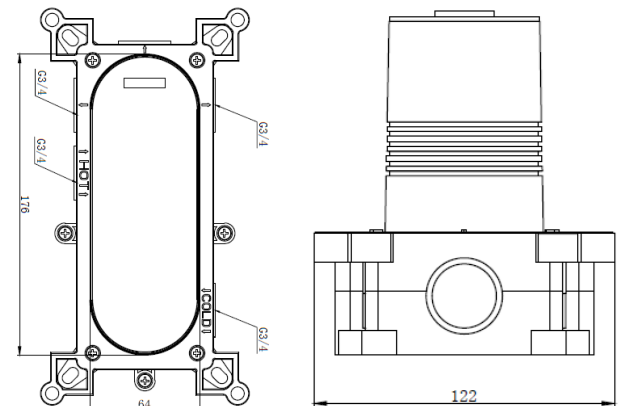

PRODUCT DATA SHEET

Concealed Valve Body (2 outlet) Univesal

Product Code: NU-109

Product Name	NU-109
Product Description	Concealed Valve Body (2 outlet) Univesal
Product Transportation	
Barcode	5060991256942
Country of origin	CH
Commodity code	8481801190
Product Measurements	
Product Weight	1.96KG
Product Width	122mm
Product Height	232mm
Product Depth	138mm
Primary Packed Measurements	
Packaged Weight	TBC
Packed Height	TBC
Packed Width	TBC
Packed Length	TBC

General Information	
Construction Material	Plastic / Brass
Installation type	Wall Mounted
Colour / Finish	Black
Tap / Shower Attributes	
WRAS Approved	Yes
TMV Approved	No
Minimum Operating Pressure (bar)	0.5
Maximum Operating Pressure (bar)	5
Inlet Connection	3/4BSP
Shower Type	Concealed Wall Mounted
Flow Rates	
0.2bar (l/min)	4.2
0.5bar (l/min)	7.7
1bar (l/min)	10.8
2bar (l/min)	15.2
3bar (l/min)	18.4
5bar (l/min)	24.5

SCUDO
BEAUTIFUL BATHROOMS

0330 124 7290

sales@scudo.co.uk - www.scudo.co.uk

Scudo is the trading name of Harrison Bathrooms Ltd. Whilst we endeavor to ensure that the product information is accurate, we accept no liability for any information given. All images are for illustration purposes only. Product images and specification are subject to change. Measurement are in millimeters and are nominal.