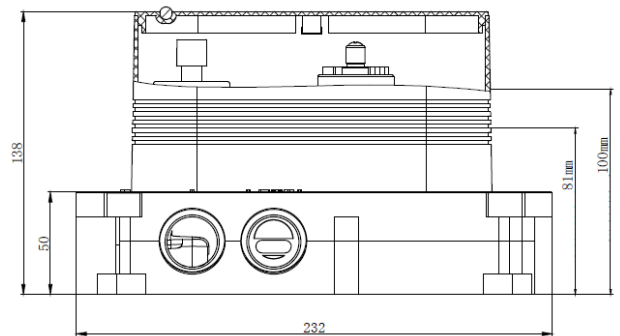

PRODUCT DATA SHEET

Concealed Valve Body (2 outlet) Univesal

Product Code: NU-109

Product Name	NU-109
Product Description	Concealed Valve Body (2 outlet) Univesal
Product Transportation	
Barcode	5060991256942
Country of origin	CH
Commodity code	8481801190
Product Measurements	
Product Weight	1.96KG
Product Width	122mm
Product Height	232mm
Product Depth	138mm
Primary Packed Measurements	
Packaged Weight	TBC
Packed Height	TBC
Packed Width	TBC
Packed Length	TBC

General Information	
Construction Material	Plastic / Brass
Installation type	Wall Mounted
Colour / Finish	Black
Tap / Shower Attributes	
WRAS Approved	Yes
TMV Approved	No
Minimum Operating Pressure (bar)	0.5
Maximum Operating Pressure (bar)	5
Inlet Connection	3/4BSP
Shower Type	Concealed Wall Mounted
Flow Rates	
0.2bar (l/min)	4.2
0.5bar (l/min)	7.7
1bar (l/min)	10.8
2bar (l/min)	15.2
3bar (l/min)	18.4
5bar (l/min)	24.5

SCUDO
BEAUTIFUL BATHROOMS

0330 124 7290

sales@scudo.co.uk - www.scudo.co.uk

Scudo is the trading name of Harrison Bathrooms Ltd. Whilst we endeavor to ensure that the product information is accurate, we accept no liability for any information given. All images are for illustration purposes only. Product images and specification are subject to change. Measurement are in millimeters and are nominal.

Dimensions
(measurements in mm)

LIFETIME GUARANTEE

We are confident in our products and we want our customer to be, we proudly give a lifetime guarantee on our taps and showers. further details can be found on our website