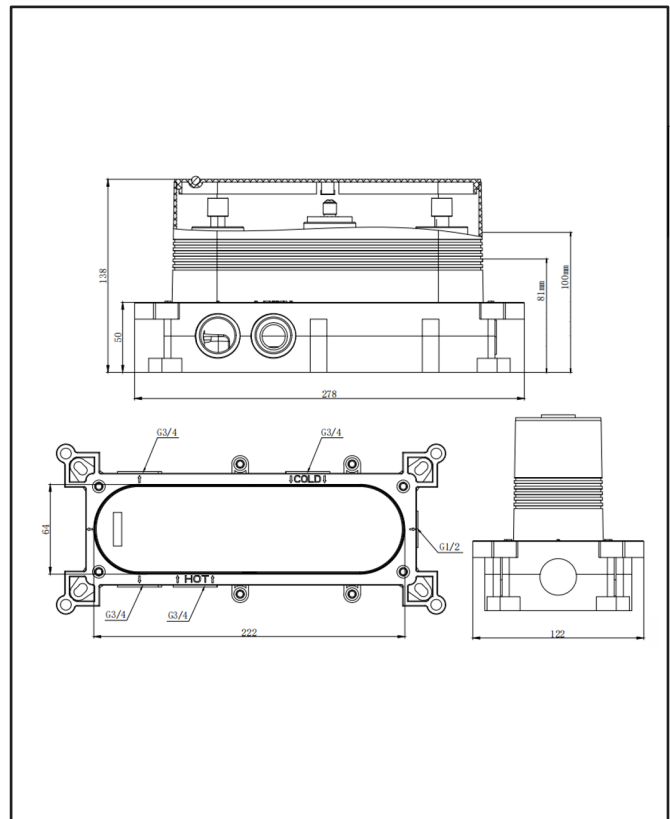

PRODUCT DATA SHEET

Core Concealed Valve Body (3 outlet) Universal

Product Code: NU-119

Product Name	NU-119
Product Description	Core Concealed Valve Body (3 outlet) Universal
Product Transportation	
Barcode	5060991257084
Country of origin	CH
Commodity code	8481801190
Product Measurements	
Product Weight	2.6G
Product Width	122mm
Product Height	278mm
Product Depth	138mm
Primary Packed Measurements	
Packaged Weight	TBC
Packed Height	TBC
Packed Width	TBC
Packed Length	TBC

General Information	
Construction Material	Plastic / Brass
Installation type	Wall Mounted
Colour / Finish	Black
Tap / Shower Attributes	
WRAS Approved	Yes
TMV Approved	No
Minimum Operating Pressure (bar)	0.5
Maximum Operating Pressure (bar)	5
Inlet Connection	3/4BSP
Shower Type	Concealed Wall Mounted
Flow Rates	
0.2bar (l/min)	
0.5bar (l/min)	
1bar (l/min)	
2bar (l/min)	
3bar (l/min)	
5bar (l/min)	

SCUDO
BEAUTIFUL BATHROOMS

0330 124 7290

sales@scudo.co.uk - www.scudo.ce.uk

Scudo is the trading name of Harrison Bathrooms Ltd. Whilst we endeavor to ensure that the product information is accurate, we accept no liability for any information given. All images are for illustration purposes only. Product images and specification are subject to change. Measurement are in millimeters and are nominal.

Dimensions
(measurements in mm)

LIFETIME GUARANTEE

We are confident in our products and we want our customer to be, we proudly give a lifetime guarantee on our taps and showers. further details can be found on our website