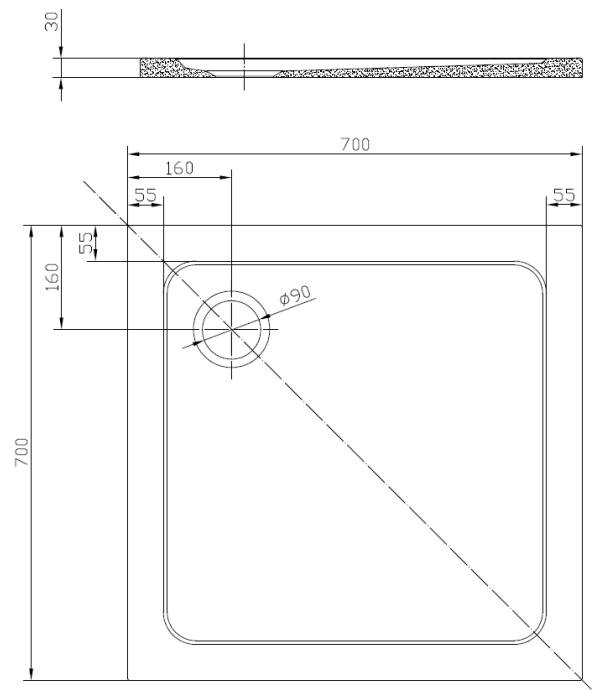

## Eco-Stone Square Shower Tray 700 X 700

Product Code: 700-700-SQ-WTE

**SCUDO**  
BEAUTIFUL BATHROOMS

0330 124 7290

sales@scudo.co.uk - www.scudo.co.uk

Scudo is the trading name of Harrison Bathrooms Ltd. Whilst we endeavour to ensure that the product information is accurate we accept no liability for any information given. All images are for illustration purposes only. Product images and specification are subject to change. Measurements are in millimetres and are nominal.

Product Name	700-700-SQ-WTE
Product Description	700mm Square 30mm Shower Tray White
Product Transportation	
Barcode	5060991200914
Commodity code	6810990000
Product Measurements	
Product Weight (KG)	TBC
Product Width (mm)	700
Product Height (mm)	30
Product Depth (mm)	700
Primary Packed Measurements	
Packaged Weight	TBC
Packed Length	760
Packed Width	760
Packed Height	60

General Information	
Construction Material	Resin Fill, Gel Coat
Installation type	Floor or Leg set mounted
Colour / Finish	White Gel Coat
Shower Tray Attributes	
Radius	N/a
Slip Resistant	No
Waste Included	No
Profile Type	Low Profile
Depth (mm)	30
Handed	N/a
Compatible Leg Set	TRAY-FITTING-KITA
Shape	Square
Waste Size (Ø)	90mm

**Dimensions**  
(Measurements in mm)