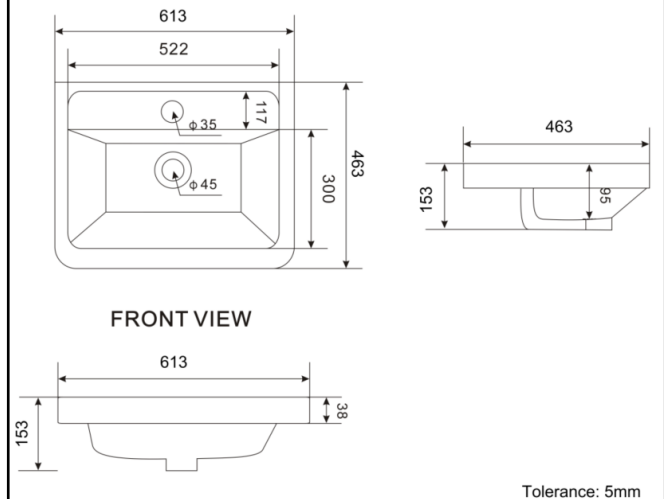

## Bella 600mm Basin

Product Code: BASIN012

**SCUDO**  
BEAUTIFUL BATHROOMS

0330 124 7290

[sales@scudo.co.uk](mailto:sales@scudo.co.uk) [www.scudo.co.uk](http://www.scudo.co.uk)

Scudo is the trading name of Harrison Bathrooms Ltd. Whilst we endeavour to ensure that the product information is accurate, we accept no liability for any information given. All images are for illustration purposes only. Product images and specifications are subject to change. Measurements are in millimetres and are nominal.

Product Name	BASIN012
Product Description	Bella 600 Basin
Product Transportation	
Barcode	5060991259486
Country of origin	China
Commodity code	6910900000
Product Measurements	
Product Weight (KG)	10.6
Product Width (mm)	610
Product Height (mm)	152
Product Depth (mm)	456
Primary Packed Measurements	
Packaged Weight	11.6
Packed Length	630
Packed Width	480
Packed Height	172

General Information	
Construction Material	Ceramic
Installation type	Furniture mounted
Colour / Finish	White
Basin Attributes	
Basin Type	Furniture Mounted
Number of Tap Holes	1
Overflow	Round
Recommended waste type	Slotted or Universal
Inner Bowl Width (mm)	522
Inner Bowl Length (mm)	300
Inner Bowl Depth (mm)	95

## Dimensions

(Measurements in mm)