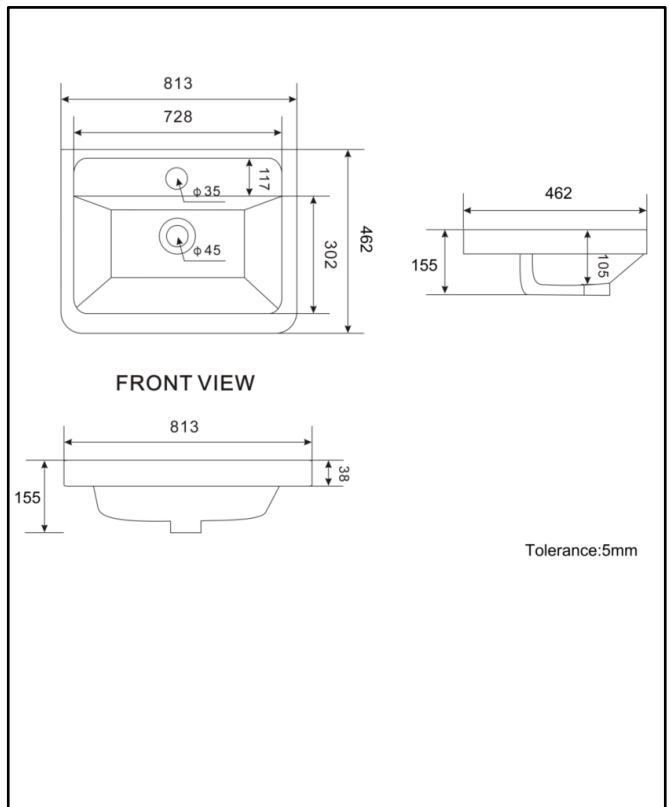

PRODUCT DATA SHEET

Bella 800mm Basin

Product Code: BASIN013

SCUDO
BEAUTIFUL BATHROOMS

0330 124 7290

sales@scudo.co.uk www.scudo.co.uk

Scudo is the trading name of Harrison Bathrooms Ltd. Whilst we endeavour to ensure that the product information is accurate, we accept no liability for any information given. All images are for illustration purposes only. Product images and specifications are subject to change. Measurements are in millimetres and are nominal.

Product Name	BASIN013
Product Description	Bella 800 Basin
Product Transportation	
Barcode	5060991259493
Country of origin	China
Commodity code	6910900000
Product Measurements	
Product Weight (KG)	14
Product Width (mm)	810
Product Height (mm)	152
Product Depth (mm)	456
Primary Packed Measurements	
Packaged Weight	15
Packed Length	830
Packed Width	480
Packed Height	172

General Information	
Construction Material	Ceramic
Installation type	Furniture mounted
Colour / Finish	White
Basin Attributes	
Basin Type	Furniture Mounted
Number of Tap Holes	1
Overflow	Round
Recommended waste type	Slotted or Universal
Inner Bowl Width (mm)	728
Inner Bowl Length (mm)	302
Inner Bowl Depth (mm)	105