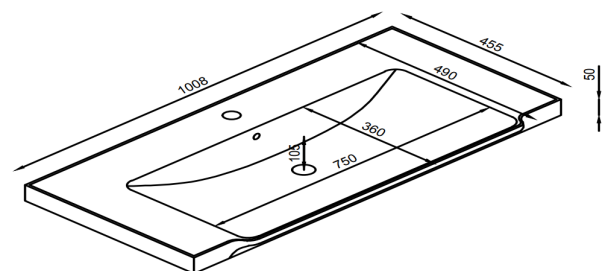

PRODUCT DATA SHEET

Bota 1000mm Basin

Product Code: BASIN019

0330 124 7290

sales@scudo.co.uk www.scudo.co.uk

SCUDO
BEAUTIFUL BATHROOMS

Scudo is the trading name of Harrison Bathrooms Ltd. Whilst we endeavour to ensure that the product information is accurate, we accept no liability for any information given. All images are for illustration purposes only. Product images and specification are subject to change. Measurements are in millimetres and are nominal.

Product Name	BASIN019
Product Description	Bota 1000mm Basin
Product Transportation	
Barcode	5060991201126
Country of origin	China
Commodity code	6910900000
Product Measurements	
Product Weight (KG)	19
Product Width (mm)	1008
Product Height (mm)	50
Product Depth (mm)	455
Primary Packed Measurements	
Packaged Weight	21
Packed Length	500
Packed Width	1050
Packed Height	100

General Information	
Construction Material	Ceramic
Installation type	Furniture mounted
Colour / Finish	White
Basin Attributes	
Basin Type	Furniture Mounted
Number of Tap Holes	1
Overflow	Round
Recommended waste type	Slotted or Universal
Inner Bowl Width (mm)	360
Inner Bowl Length (mm)	750
Inner Bowl Depth (mm)	105