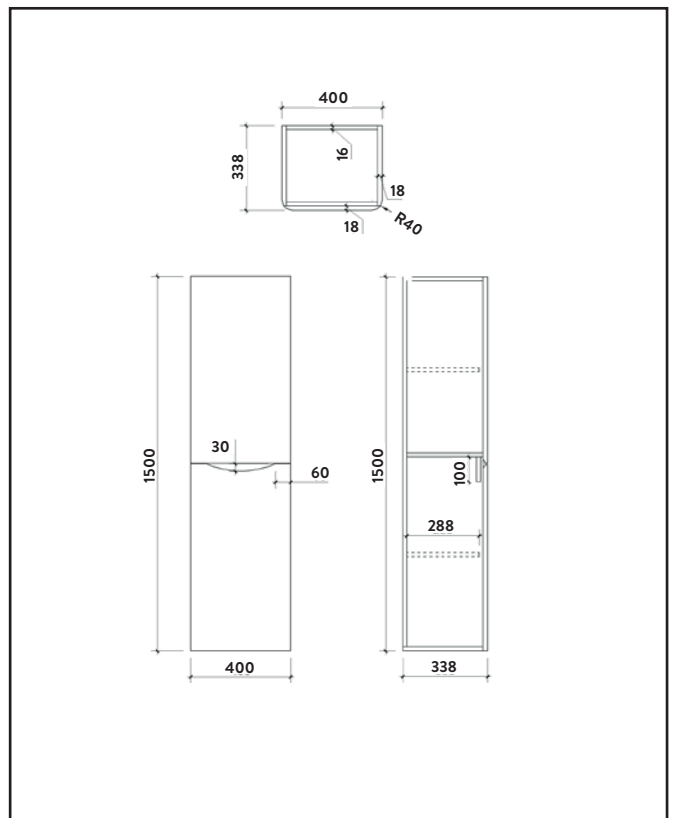

PRODUCT DATA SHEET

Bella Tall Cabinet Gloss White

Product Code: BELLA-1500TALLBOY-GWTE

SCUDO
BEAUTIFUL BATHROOMS

0330 124 7290

sales@scudo.co.uk - www.scudo.co.uk

Scudo is the trading name of Harrison Bathrooms Ltd. Whilst we endeavour to ensure that the product information is accurate we accept no liability for any information given. All images are for illustration purposes only. Product images and specification are subject to change. Measurement are in millimetres and are nominal.

Product Measurements	
Product Weight:	34.6kg
Product Width:	338mm
Product Height:	1500mm
Product Depth:	400mm
Product Length:	
Product Transportation	
Barcode:	5060991259929
Country of Origin:	China
Comodity Code:	9403609000
Primary Packed Measurements	
Packaged Weight:	36.4kg
Packaged Length:	400mm
Packaged Width:	500mm
Packaged Height:	1600mm
Packaging Weight	
Card:	2.82kg
Paper:	N/A
Wood:	N/A
Plastic:	0.43kg
General Information	
Construction Material:	MFC & Painted MDF
Installation Type:	Wall Mounted
Colour/Finish:	Gloss White
Furniture Attributes	
Supplied Fully Assembled:	Yes
Numbers of Drawers:	0
Number of Doors:	2
Soft Close Doors/Drawers:	Yes
Moisture Resistant:	Yes
Internal Shelves:	1
Door Opening Width:	255mm
Draw Opening Distance:	N/A
Advised Concealed Cistern:	N/A
False Draws:	No
Number of False Draws:	N/A
Hinge Location:	Right
Compatible Furniture Code:	BELLA
Compatible Basin Part Code:	N/A
Handles	
Handle Style:	Recessed Cut Out
Handle Finish:	N/A
Handle Material:	N/A
Number of Handles:	2

Dimensions
(measurements in mm)

LIFETIME GUARANTEE

We are confident in our products and we want our customer to be, we proudly give a lifetime guarantee on our taps and showers, further details can be found on our website