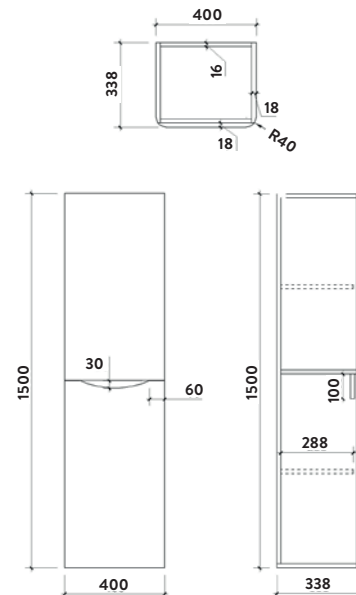

PRODUCT DATA SHEET

Bella Tall Cabinet Matt Grey

Product Code: BELLA-1500TALLBOY-MATTGREY

SCUDO
BEAUTIFUL BATHROOMS

0330 124 7290

sales@scudo.co.uk - www.scudo.co.uk

Scudo is the trading name of Harrison Bathrooms Ltd. Whilst we endeavour to ensure that the product information is accurate we accept no liability for any information given. All images are for illustration purposes only. Product images and specification are subject to change. Measurement are in millimetres and are nominal.

Product Measurements	
Product Weight:	34.6kg
Product Width:	338mm
Product Height:	1500mm
Product Depth:	400mm
Product Length:	N/A
Product Transportation	
Barcode:	5060500645243
Country of Origin:	China
Comodity Code:	9403609000
Primary Packed Measurements	
Packaged Weight:	36.4kg
Packaged Length:	400mm
Packaged Width:	500mm
Packaged Height:	1600mm
Packaging Weight	
Card:	2.82kg
Paper:	N/A
Wood:	N/A
Plastic:	0.43kg
General Information	
Construction Material:	MFC & Painted MDF
Installation Type:	Wall Mounted
Colour/Finish:	Matt Grey
Furniture Attributes	
Supplied Fully Assembled:	Yes
Numbers of Drawers:	0
Number of Doors:	2
Soft Close Doors/Drawers:	Yes
Moisture Resistant:	Yes
Internal Shelves:	1
Door Opening Width:	255mm
Draw Opening Distance:	N/A
Advised Concealed Cistern:	N/A
False Draws:	No
Number of False Draws:	N/A
Hinge Location:	Right
Compatible Furniture Code:	BELLA
Compatible Basin Part Code:	N/A
Handles	
Handle Style:	Recessed Cut Out
Handle Finish:	N/A
Handle Material:	N/A
Number of Handles:	2

Dimensions
(measurements in mm)

LIFETIME GUARANTEE

We are confident in our products and we want our customer to be, we proudly give a lifetime guarantee on our taps and showers, further details can be found on our website