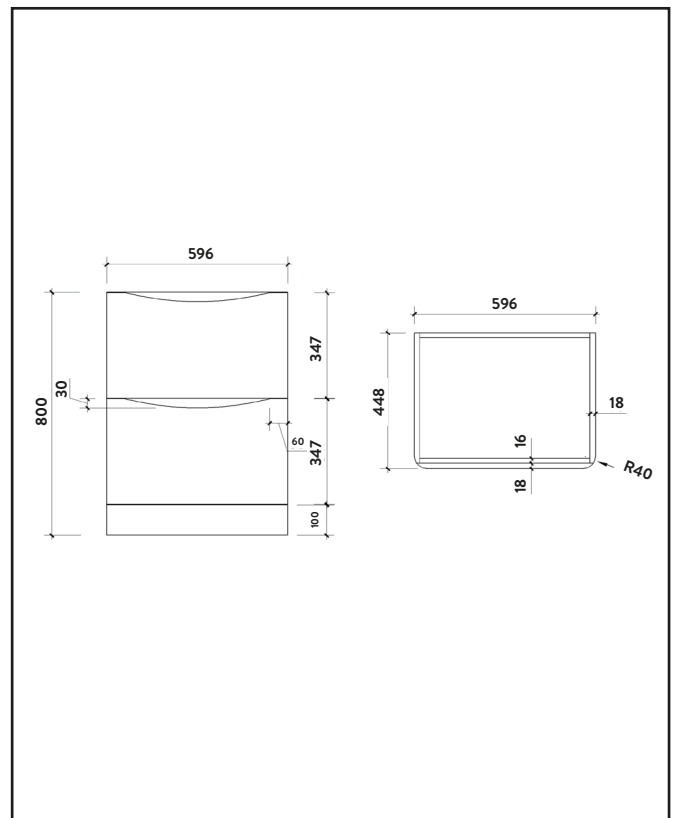

PRODUCT DATA SHEET

Bella 600 Floor Cabinet

Product Code: BELLA-600FLOORCAB-DAVOS

SCUDO
BEAUTIFUL BATHROOMS

0330 124 7290

sales@scudo.co.uk - www.scudo.co.uk

Scudo is the trading name of Harrison Bathrooms Ltd. Whilst we endeavour to ensure that the product information is accurate we accept no liability for any information given. All images are for illustration purposes only. Product images and specification are subject to change. Measurement are in millimetres and are nominal.

Product Measurements	
Product Weight:	29kg
Product Width:	596mm
Product Height:	800mm
Product Depth:	448mm
Product Length:	N/A
Product Transportation	
Barcode:	5060991240194
Country of Origin:	China
Comodity Code:	9403609000
Primary Packed Measurements	
Packaged Weight:	31kg
Packaged Length:	596mm
Packaged Width:	470mm
Packaged Height:	825mm
Packaging Weight	
Card:	2.69kg
Paper:	N/A
Wood:	N/A
Plastic:	0.4kg
General Information	
Construction Material:	MFC
Installation Type:	Floor Mounted
Colour/Finish:	Davod Oak
Furniture Attributes	
Supplied Fully Assembled:	Yes
Numbers of Drawers:	2
Number of Doors:	N/A
Soft Close Doors/Drawers:	Yes
Moisture Resistant:	Yes
Internal Shelves:	N/A
Door Opening Width:	N/A
Draw Opening Distance:	355mm
Advised Concealed Cistern:	N/A
False Draws:	No
Number of False Draws:	N/A
Hinge Location:	N/A
Compatible Furniture Code:	BELLA
Compatible Basin Part Code:	BASIN012, BELLA-COUNTERTOP-600-GWTE
Handles	
Handle Style:	Recessed Cut Out
Handle Finish:	N/A
Handle Material:	N/A
Number of Handles:	2

Dimensions

(measurements in mm)

LIFETIME GUARANTEE

We are confident in our products and we want our customer to be, we proudly give a lifetime guarantee on our taps and showers, further details can be found on our website