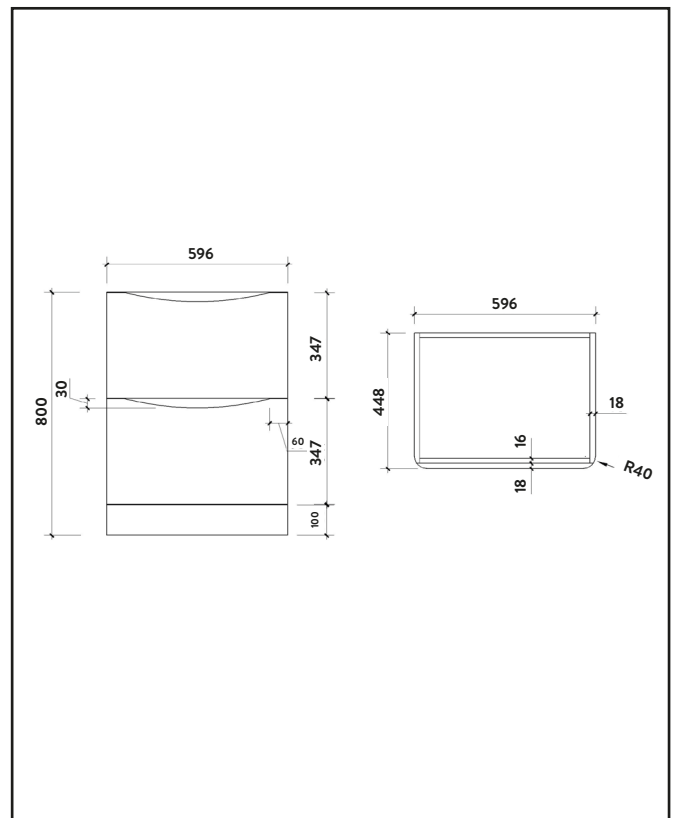

PRODUCT DATA SHEET

Bella 600 Floor Cabinet Gloss White

Product Code: BELLA-600FLOORCAB-GWTE

SCUDO
BEAUTIFUL BATHROOMS

0330 124 7290

sales@scudo.co.uk - www.scudo.co.uk

Scudo is the trading name of Harrison Bathrooms Ltd. Whilst we endeavour to ensure that the product information is accurate we accept no liability for any information given. All images are for illustration purposes only. Product images and specification are subject to change. Measurement are in millimetres and are nominal.

Product Measurements	
Product Weight:	29kg
Product Width:	596mm
Product Height:	800mm
Product Depth:	448mm
Product Length:	N/A
Product Transportation	
Barcode:	5060991259936
Country of Origin:	China
Comodity Code:	9403609000
Primary Packed Measurements	
Packaged Weight:	31kg
Packaged Length:	596mm
Packaged Width:	470mm
Packaged Height:	825mm
Packaging Weight	
Card:	2.69kg
Paper:	N/A
Wood:	N/A
Plastic:	0.4kg
General Information	
Construction Material:	MFC & Painted MDF
Installation Type:	Floor Mounted
Colour/Finish:	Gloss White
Furniture Attributes	
Supplied Fully Assembled:	Yes
Numbers of Drawers:	2
Number of Doors:	N/A
Soft Close Doors/Drawers:	Yes
Moisture Resistant:	Yes
Internal Shelves:	N/A
Door Opening Width:	N/A
Draw Opening Distance:	355mm
Advised Concealed Cistern:	N/A
False Draws:	No
Number of False Draws:	N/A
Hinge Location:	N/A
Compatible Furniture Code:	BELLA
Compatible Basin Part Code:	BASIN012, BELLA-600BASIN BELLA-COUNTERTOP-600-GWTE
Handles	
Handle Style:	Recessed Cut Out
Handle Finish:	N/A
Handle Material:	N/A
Number of Handles:	2

Dimensions
(measurements in mm)

LIFETIME GUARANTEE

We are confident in our products and we want our customer to be, we proudly give a lifetime guarantee on our taps and showers, further details can be found on our website