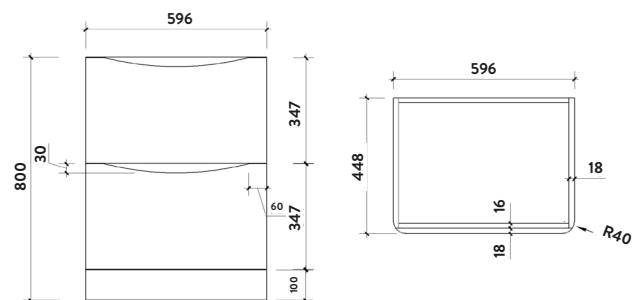

PRODUCT DATA SHEET

Bella 600 Floor Cabinet Matt Grey

Product Code: BELLA-600FLOORCAB-MATTGREY

SCUDO
BEAUTIFUL BATHROOMS

0330 124 7290

sales@scudo.co.uk - www.scudo.co.uk

Scudo is the trading name of Harrison Bathrooms Ltd. Whilst we endeavour to ensure that the product information is accurate we accept no liability for any information given. All images are for illustration purposes only. Product images and specification are subject to change. Measurement are in millimetres and are nominal.

| Product Measurements | |
|-----------------------------|---|
| Product Weight: | 29kg |
| Product Width: | 596mm |
| Product Height: | 800mm |
| Product Depth: | 448mm |
| Product Length: | N/A |
| Product Transportation | |
| Barcode: | 5060500645328 |
| Country of Origin: | China |
| Comodity Code: | 9403609000 |
| Primary Packed Measurements | |
| Packaged Weight: | 31kg |
| Packaged Length: | 548mm |
| Packaged Width: | 700mm |
| Packaged Height: | 900mm |
| Packaging Weight | |
| Card: | 2.69kg |
| Paper: | N/A |
| Wood: | N/A |
| Plastic: | 0.4kg |
| General Information | |
| Construction Material: | MFC & Painted MDF |
| Installation Type: | Floor Mounted |
| Colour/Finish: | Matt Grey |
| Furniture Attributes | |
| Supplied Fully Assembled: | Yes |
| Numbers of Drawers: | 2 |
| Number of Doors: | N/A |
| Soft Close Doors/Drawers: | Yes |
| Moisture Resistant: | Yes |
| Internal Shelves: | N/A |
| Door Opening Width: | N/A |
| Draw Opening Distance: | 355mm |
| Advised Concealed Cistern: | N/A |
| False Draws: | No |
| Number of False Draws: | N/A |
| Hinge Location: | N/A |
| Compatible Furniture Code: | BELLA |
| Compatible Basin Part Code: | BASIN012, BELLA-600BASIN BELLA-COUNTERTOP-600-GWTE |
| Handles | |
| Handle Style: | Recessed Cut Out |
| Handle Finish: | N/A |
| Handle Material: | N/A |
| Number of Handles: | 2 |
| Compliance DOP | |
| HBDOC059 / HBDOC058 | |