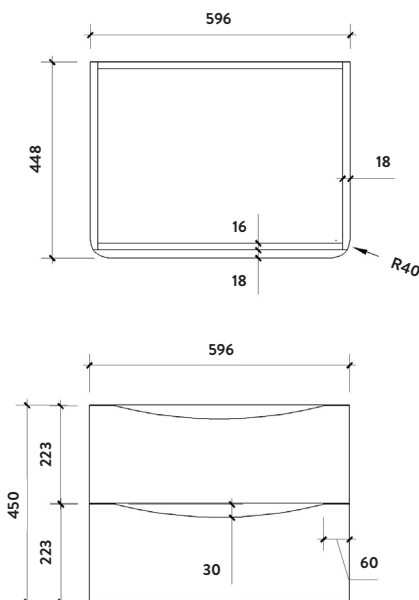

Product Measurements

Product Weight:	21.7kg
Product Width:	447mm
Product Height:	450mm
Product Depth:	N/A
Product Length:	596mm

Product Transportation

Barcode:	5060991240200
Country of Origin:	China
Comodity Code:	9403609000

Primary Packed Measurements

Packaged Weight:	23.5kg
Packaged Length:	630mm
Packaged Width:	470mm
Packaged Height:	475mm

Packaging Weight

Card:	1.45kg
Paper:	N/A
Wood:	N/A
Plastic:	0.4kg

General Information

Construction Material:	MFC
Installation Type:	Floor Mounted
Colour/Finish:	Davos Oak

Furniture Attributes

Supplied Fully Assembled:	Yes
Numbers of Drawers:	2
Number of Doors:	N/A
Soft Close Doors/Drawers:	Yes
Moisture Resistant:	Yes
Internal Shelves:	N/A
Door Opening Width:	N/A
Draw Opening Distance:	255mm
Advised Concealed Cistern:	N/A
False Draws:	No
Number of False Draws:	N/A
Hinge Location:	N/A
Compatible Furniture Code:	BELLA
Compatible Basin Part Code:	BASIN012
	BELLA-COUNTERTOP-600-GWTE

Handles

Handle Style:	Recessed Cut Out
Handle Finish:	N/A
Handle Material:	N/A
Number of Handles:	2

Dimensions

(measurements in mm)

LIFETIME GUARANTEE

We are confident in our products and we want our customer to be, we proudly give a lifetime guarantee on our taps and showers, further details can be found on our website