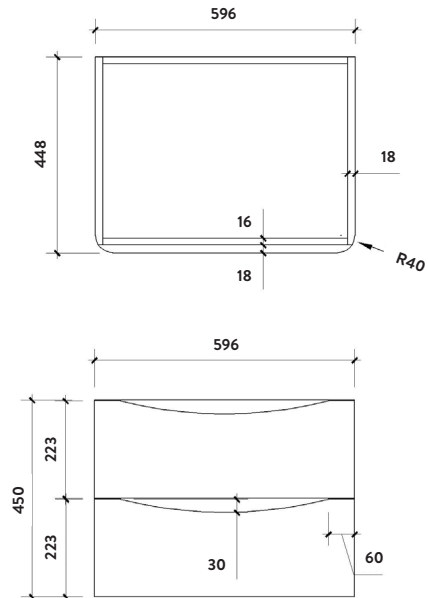

PRODUCT DATA SHEET

Bella 600 Wall Cabinet

Gloss White

Product Code: BELLA-600WALLCAB-GWTE

SCUDO
BEAUTIFUL BATHROOMS

0330 124 7290

sales@scudo.co.uk - www.scudo.co.uk

Scudo is the trading name of Harrison Bathrooms Ltd. Whilst we endeavour to ensure that the product information is accurate we accept no liability for any information given. All images are for illustration purposes only. Product images and specification are subject to change. Measurement are in millimetres and are nominal.

Product Measurements	
Product Weight:	21.7kg
Product Width:	447mm
Product Height:	450mm
Product Depth:	N/A
Product Length:	596mm
Product Transportation	
Barcode:	5060991259943
Country of Origin:	China
Comodity Code:	9403609000
Primary Packed Measurements	
Packaged Weight:	23.5kg
Packaged Length:	630mm
Packaged Width:	470mm
Packaged Height:	475mm
Packaging Weight	
Card:	1.45kg
Paper:	N/A
Wood:	N/A
Plastic:	0.4kg
General Information	
Construction Material:	Melamine
Installation Type:	Floor Mounted
Colour/Finish:	Gloss White
Furniture Attributes	
Supplied Fully Assembled:	Yes
Numbers of Drawers:	2
Number of Doors:	N/A
Soft Close Doors/Drawers:	Yes
Moisture Resistant:	Yes
Internal Shelves:	N/A
Door Opening Width:	N/A
Draw Opening Distance:	255mm
Advised Concealed Cistern:	N/A
False Draws:	No
Number of False Draws:	N/A
Hinge Location:	N/A
Compatible Furniture Code:	BELLA
Compatible Basin Part Code:	BELLA-600BASIN BELLA-COUNTERTOP-600-GWTE
Handles	
Handle Style:	Recessed Cut Out
Handle Finish:	N/A
Handle Material:	N/A
Number of Handles:	2

Dimensions
(measurements in mm)

LIFETIME GUARANTEE

We are confident in our products and we want our customer to be, we proudly give a lifetime guarantee on our taps and showers, further details can be found on our website