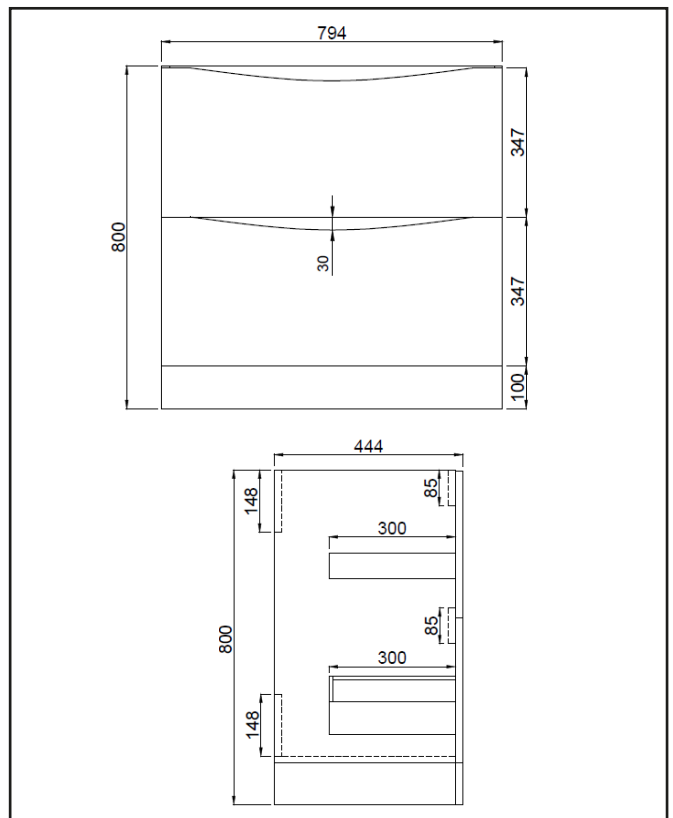

PRODUCT DATA SHEET

Bella 800 Floor Cabinet

Product Code: BELLA-800FLOORCAB-DAVOS

SCUDO
BEAUTIFUL BATHROOMS

0330 124 7290

sales@scudo.co.uk - www.scudo.co.uk

Scudo is the trading name of Harrison Bathrooms Ltd. Whilst we endeavour to ensure that the product information is accurate we accept no liability for any information given. All images are for illustration purposes only. Product images and specification are subject to change. Measurement are in millimetres and are nominal.

Product Measurements	
Product Weight:	36kg
Product Width:	794mm
Product Height:	800mm
Product Depth:	444mm
Product Length:	N/A
Product Transportation	
Barcode:	5060991240217
Country of Origin:	China
Comodity Code:	9403609000
Primary Packed Measurements	
Packaged Weight:	37.5kg
Packaged Length:	480mm
Packaged Width:	470mm
Packaged Height:	830mm
Packaging Weight	
Card:	
Paper:	
Wood:	
Plastic:	
General Information	
Construction Material:	MFC
Installation Type:	Floor Mounted
Colour/Finish:	Davos Oak
Furniture Attributes	
Supplied Fully Assembled:	Yes
Numbers of Drawers:	2
Number of Doors:	N/A
Soft Close Doors/Drawers:	Yes
Moisture Resistant:	Yes
Internal Shelves:	N/A
Door Opening Width:	N/A
Draw Opening Distance:	
Advised Concealed Cistern:	N/A
False Draws:	No
Number of False Draws:	N/A
Hinge Location:	N/A
Compatible Furniture Code:	BELLA
Compatible Basin Part Code:	BASIN013
Handles	
Handle Style:	Recessed Cut Out
Handle Finish:	N/A
Handle Material:	N/A
Number of Handles:	2

Dimensions
(measurements in mm)

LIFETIME GUARANTEE

We are confident in our products and we want our customer to be, we proudly give a lifetime guarantee on our taps and showers, further details can be found on our website