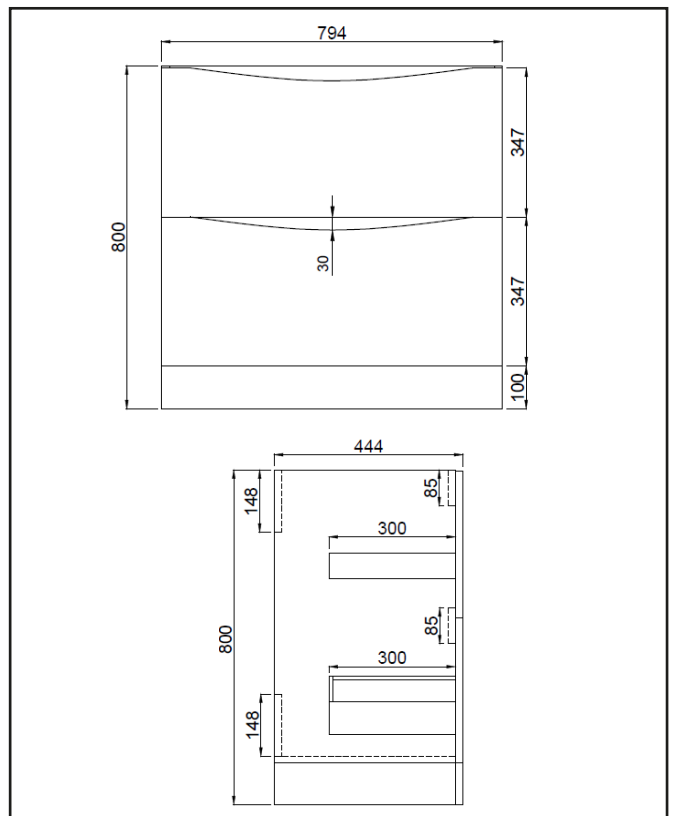

## Bella 800 Floor Cabinet

Product Code: BELLA-800FLOORCAB-GWTE

**SCUDO**  
BEAUTIFUL BATHROOMS

0330 124 7290

sales@scudo.co.uk - www.scudo.co.uk

Scudo is the trading name of Harrison Bathrooms Ltd. Whilst we endeavour to ensure that the product information is accurate we accept no liability for any information given. All images are for illustration purposes only. Product images and specification are subject to change. Measurement are in millimetres and are nominal.

Product Measurements	
Product Weight:	36kg
Product Width:	794mm
Product Height:	800mm
Product Depth:	444mm
Product Length:	N/A
Product Transportation	
Barcode:	5060991259981
Country of Origin:	China
Comodity Code:	9403609000
Primary Packed Measurements	
Packaged Weight:	37.5kg
Packaged Length:	480mm
Packaged Width:	470mm
Packaged Height:	830mm
Packaging Weight	
Card:	
Paper:	
Wood:	
Plastic:	
General Information	
Construction Material:	Painted MDF & MFC
Installation Type:	Floor Mounted
Colour/Finish:	Gloss White
Furniture Attributes	
Supplied Fully Assembled:	Yes
Numbers of Drawers:	2
Number of Doors:	N/A
Soft Close Doors/Drawers:	Yes
Moisture Resistant:	Yes
Internal Shelves:	N/A
Door Opening Width:	N/A
Draw Opening Distance:	
Advised Concealed Cistern:	N/A
False Draws:	No
Number of False Draws:	N/A
Hinge Location:	N/A
Compatible Furniture Code:	BELLA
Compatible Basin Part Code:	BASIN013
Handles	
Handle Style:	Recessed Cut Out
Handle Finish:	N/A
Handle Material:	N/A
Number of Handles:	2

**Dimensions**  
(measurements in mm)