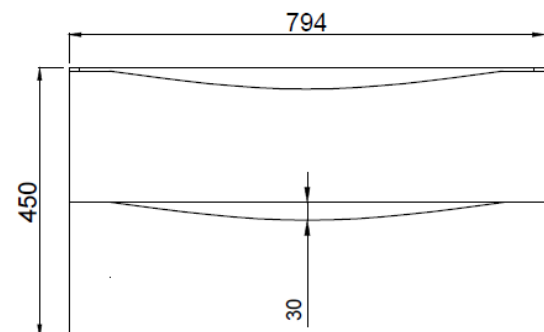

PRODUCT DATA SHEET

Bella 800 Wall Cabinet

Product Code: BELLA-800WALLCAB-DAVOS

SCUDO
BEAUTIFUL BATHROOMS

0330 124 7290

sales@scudo.co.uk - www.scudo.co.uk

Scudo is the trading name of Harrison Bathrooms Ltd. Whilst we endeavour to ensure that the product information is accurate we accept no liability for any information given. All images are for illustration purposes only. Product images and specification are subject to change. Measurement are in millimetres and are nominal.

Product Measurements	
Product Weight:	26kg
Product Width:	794mm
Product Height:	450mm
Product Depth:	444mm
Product Length:	N/A
Product Transportation	
Barcode:	5060991240224
Country of Origin:	China
Comodity Code:	9403609000
Primary Packed Measurements	
Packaged Weight:	27.5kg
Packaged Length:	470mm
Packaged Width:	470mm
Packaged Height:	830mm
Packaging Weight	
Card:	
Paper:	
Wood:	
Plastic:	
General Information	
Construction Material:	MFC
Installation Type:	Wall Mounted
Colour/Finish:	Davos Oak
Furniture Attributes	
Supplied Fully Assembled:	Yes
Numbers of Drawers:	2
Number of Doors:	N/A
Soft Close Doors/Drawers:	Yes
Moisture Resistant:	Yes
Internal Shelves:	N/A
Door Opening Width:	N/A
Draw Opening Distance:	
Advised Concealed Cistern:	N/A
False Draws:	No
Number of False Draws:	N/A
Hinge Location:	N/A
Compatible Furniture Code:	BELLA
Compatible Basin Part Code:	BASIN013
Handles	
Handle Style:	Recessed Cut Out
Handle Finish:	N/A
Handle Material:	N/A
Number of Handles:	2