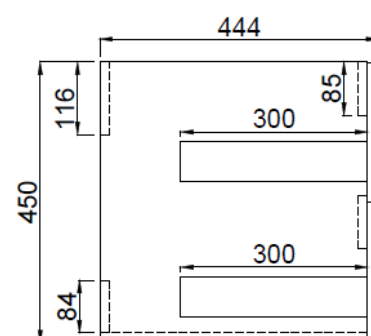

PRODUCT DATA SHEET

Bella 800 Wall Cabinet

Product Code: BELLA-800WALLCAB-DAVOS

SCUDO
BEAUTIFUL BATHROOMS

0330 124 7290

sales@scudo.co.uk - www.scudo.co.uk

Scudo is the trading name of Harrison Bathrooms Ltd. Whilst we endeavour to ensure that the product information is accurate we accept no liability for any information given. All images are for illustration purposes only. Product images and specification are subject to change. Measurement are in millimetres and are nominal.

Product Measurements	
Product Weight:	26kg
Product Width:	794mm
Product Height:	450mm
Product Depth:	444mm
Product Length:	N/A
Product Transportation	
Barcode:	5060991240224
Country of Origin:	China
Comodity Code:	9403609000
Primary Packed Measurements	
Packaged Weight:	27.5kg
Packaged Length:	470mm
Packaged Width:	470mm
Packaged Height:	830mm
Packaging Weight	
Card:	
Paper:	
Wood:	
Plastic:	
General Information	
Construction Material:	MFC
Installation Type:	Wall Mounted
Colour/Finish:	Davos Oak
Furniture Attributes	
Supplied Fully Assembled:	Yes
Numbers of Drawers:	2
Number of Doors:	N/A
Soft Close Doors/Drawers:	Yes
Moisture Resistant:	Yes
Internal Shelves:	N/A
Door Opening Width:	N/A
Draw Opening Distance:	
Advised Concealed Cistern:	N/A
False Draws:	No
Number of False Draws:	N/A
Hinge Location:	N/A
Compatible Furniture Code:	BELLA
Compatible Basin Part Code:	BASIN013
Handles	
Handle Style:	Recessed Cut Out
Handle Finish:	N/A
Handle Material:	N/A
Number of Handles:	2