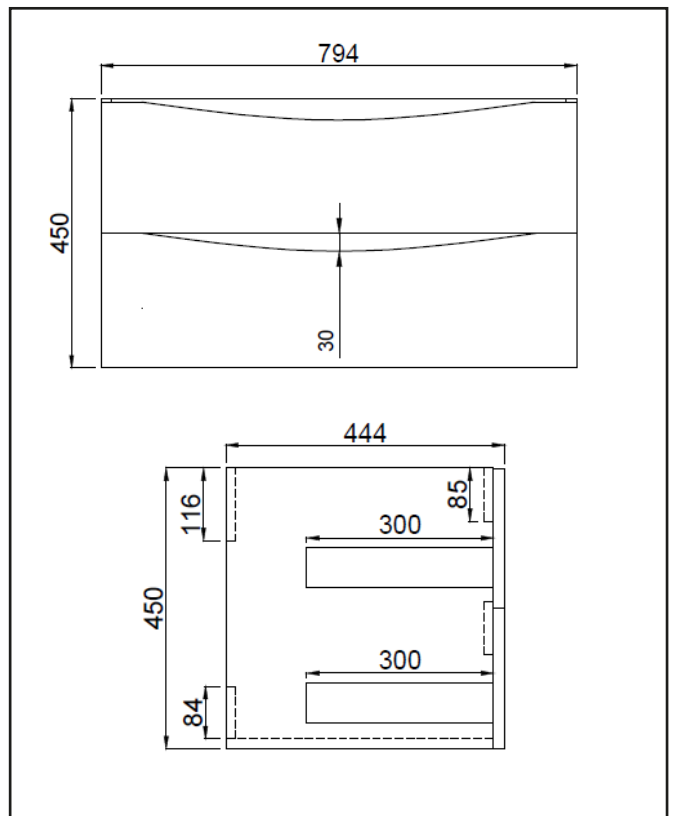

PRODUCT DATA SHEET

Bella 800 Wall Cabinet

Product Code: BELLA-800WALLCAB-GWTE

SCUDO
BEAUTIFUL BATHROOMS

0330 124 7290

sales@scudo.co.uk - www.scudo.co.uk

Scudo is the trading name of Harrison Bathrooms Ltd. Whilst we endeavour to ensure that the product information is accurate we accept no liability for any information given. All images are for illustration purposes only. Product images and specification are subject to change. Measurement are in millimetres and are nominal.

Product Measurements	
Product Weight:	26kg
Product Width:	794mm
Product Height:	450mm
Product Depth:	444mm
Product Length:	N/A
Product Transportation	
Barcode:	5060991259998
Country of Origin:	China
Comodity Code:	9403609000
Primary Packed Measurements	
Packaged Weight:	27.5kg
Packaged Length:	470mm
Packaged Width:	470mm
Packaged Height:	830mm
Packaging Weight	
Card:	
Paper:	
Wood:	
Plastic:	
General Information	
Construction Material:	Painted MDF & MFC
Installation Type:	Wall Mounted
Colour/Finish:	Gloss White
Furniture Attributes	
Supplied Fully Assembled:	Yes
Numbers of Drawers:	2
Number of Doors:	N/A
Soft Close Doors/Drawers:	Yes
Moisture Resistant:	Yes
Internal Shelves:	N/A
Door Opening Width:	N/A
Draw Opening Distance:	
Advised Concealed Cistern:	N/A
False Draws:	No
Number of False Draws:	N/A
Hinge Location:	N/A
Compatible Furniture Code:	BELLA
Compatible Basin Part Code:	BASIN013
Handles	
Handle Style:	Recessed Cut Out
Handle Finish:	N/A
Handle Material:	N/A
Number of Handles:	2