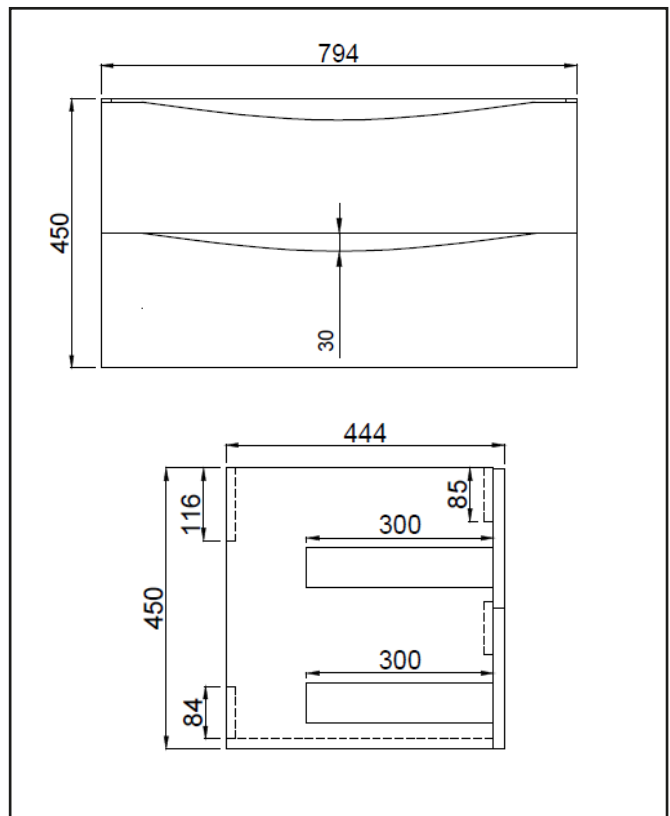

PRODUCT DATA SHEET

Bella 800 Wall Cabinet

Product Code: BELLA-800WALLCAB-MATTGREY

SCUDO
BEAUTIFUL BATHROOMS

0330 124 7290

sales@scudo.co.uk - www.scudo.co.uk

Scudo is the trading name of Harrison Bathrooms Ltd. Whilst we endeavour to ensure that the product information is accurate we accept no liability for any information given. All images are for illustration purposes only. Product images and specification are subject to change. Measurement are in millimetres and are nominal.

Product Measurements	
Product Weight:	26kg
Product Width:	794mm
Product Height:	450mm
Product Depth:	444mm
Product Length:	N/A
Product Transportation	
Barcode:	5060991200334
Country of Origin:	China
Comodity Code:	9403609000
Primary Packed Measurements	
Packaged Weight:	27.5kg
Packaged Length:	470mm
Packaged Width:	470mm
Packaged Height:	830mm
Packaging Weight	
Card:	
Paper:	
Wood:	
Plastic:	
General Information	
Construction Material:	Painted MDF & MFC
Installation Type:	Wall Mounted
Colour/Finish:	Matte Grey
Furniture Attributes	
Supplied Fully Assembled:	Yes
Numbers of Drawers:	2
Number of Doors:	N/A
Soft Close Doors/Drawers:	Yes
Moisture Resistant:	Yes
Internal Shelves:	N/A
Door Opening Width:	N/A
Draw Opening Distance:	
Advised Concealed Cistern:	N/A
False Draws:	No
Number of False Draws:	N/A
Hinge Location:	N/A
Compatible Furniture Code:	BELLA
Compatible Basin Part Code:	BASIN013
Handles	
Handle Style:	Recessed Cut Out
Handle Finish:	N/A
Handle Material:	N/A
Number of Handles:	2

Dimensions
(measurements in mm)

LIFETIME GUARANTEE

We are confident in our products and we want our customer to be, we proudly give a lifetime guarantee on our taps and showers, further details can be found on our website