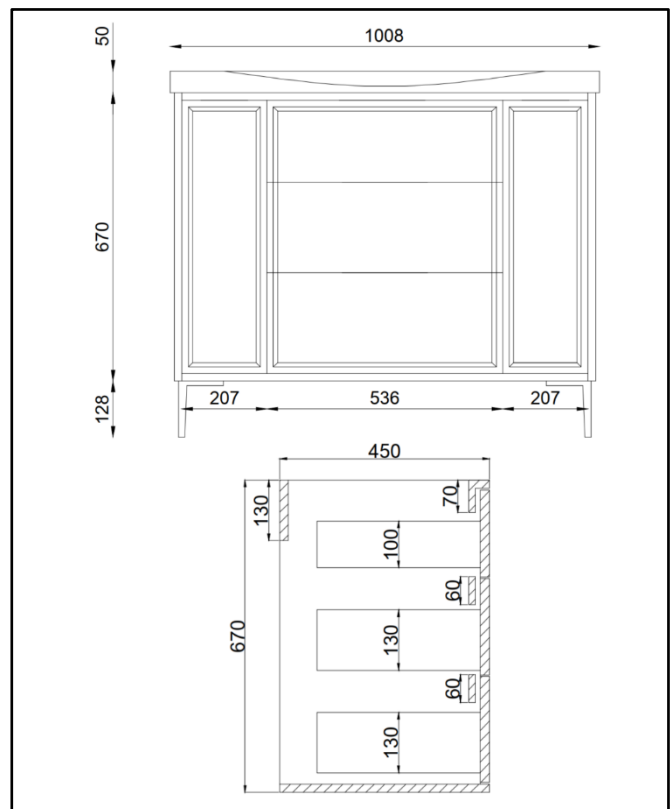

PRODUCT DATA SHEET

BOTA 1000 Unit Parisian Green

Product Code: BOTA-1000-GREEN

SCUDO
BEAUTIFUL BATHROOMS

0330 124 7290

sales@scudo.co.uk www.scudo.co.uk

Scudo is the trading name of Harrison Bathrooms Ltd. Whilst we endeavor to ensure that the product information is accurate, we accept no liability for any information given. All images are for illustration purposes only. Product images and specification are subject to change. Measurements are in millimeters and are nominal.

Product Name	BOTA-1000-GREEN
Product Description	Bota 1000-unit Parisian Green
Product Transportation	
Barcode	5060991201263
Country of origin	China
Commodity code	9403609000
Product Measurements	
Product Weight (KG)	47
Product Width (mm)	996
Product Height (mm)	670
Product Length (mm)	450
Primary Packed Measurements	
Packaged Weight	49
Packed Length	505
Packed Width	1050
Packed Height	720

General Information	
Construction Material	Painted MDF
Installation type	Wall Mounted
Colour / Finish	Parisian Green
Furniture Attributes	
Supplied Fully Assembled	Yes
Number Of Drawers	3
Number Of Doors	2
Soft Close Doors / Drawers	Push to Open
Moisture resistant	Yes
Internal Shelves	2
Door Opening Width (mm)	
Draw Opening Distance (mm)	
False Draws	No
Number of False Draws	No
Can the door be swapped over to open the opposite way	N/a
Which side is the door hinge located	Left & Right
Compatible Furniture Part Code	Bota
Compatible Basin Part Code	BASIN019
Handles	
Handle Style	Push to Open
Handle Finish	N/a
Handle Material	N/a
Number of Handles	N/a