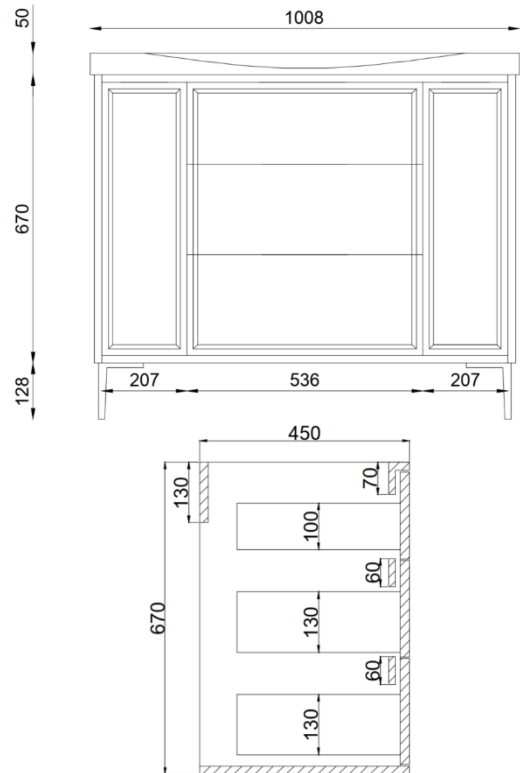

Product Name	BOTA-1000-RED
Product Description	Bota 1000-unit earth red
<b>Product Transportation</b>	
Barcode	5060991220011
Country of origin	China
Commodity code	9403609000
<b>Product Measurements</b>	
Product Weight (KG)	47
Product Width (mm)	996
Product Height (mm)	670
Product Length (mm)	450
<b>Primary Packed Measurements</b>	
Packaged Weight	49
Packed Length	505
Packed Width	1050
Packed Height	720

### Dimensions

(Measurements in mm)