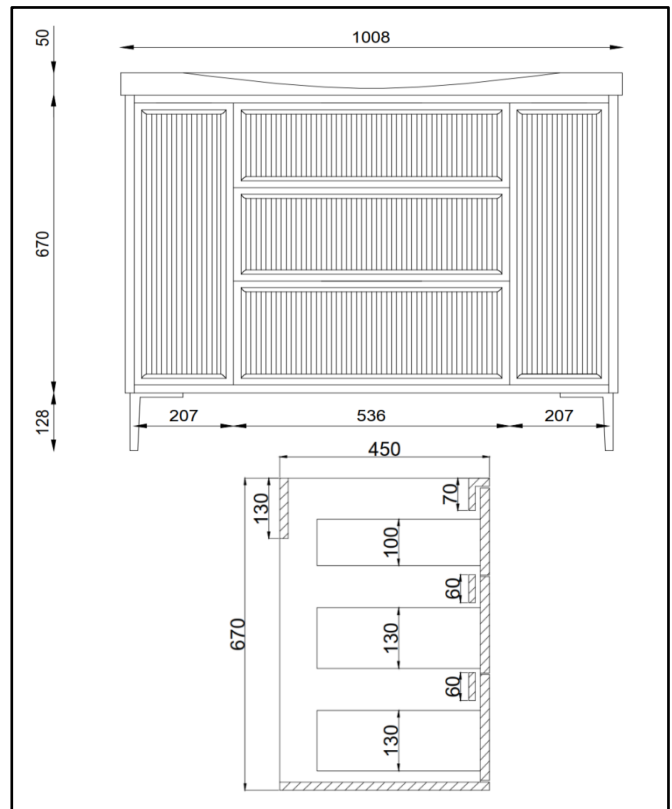

Product Name	BOTA-1000FLUTED-STONE
Product Description	Bota 1000-unit Stone
<b>Product Transportation</b>	
Barcode	5060991210876
Country of origin	China
Commodity code	9403609000
<b>Product Measurements</b>	
Product Weight (KG)	47
Product Width (mm)	996
Product Height (mm)	670
Product Length (mm)	450
<b>Primary Packed Measurements</b>	
Packaged Weight	49
Packed Length	505
Packed Width	1050
Packed Height	720

**Dimensions**  
(Measurements in mm)