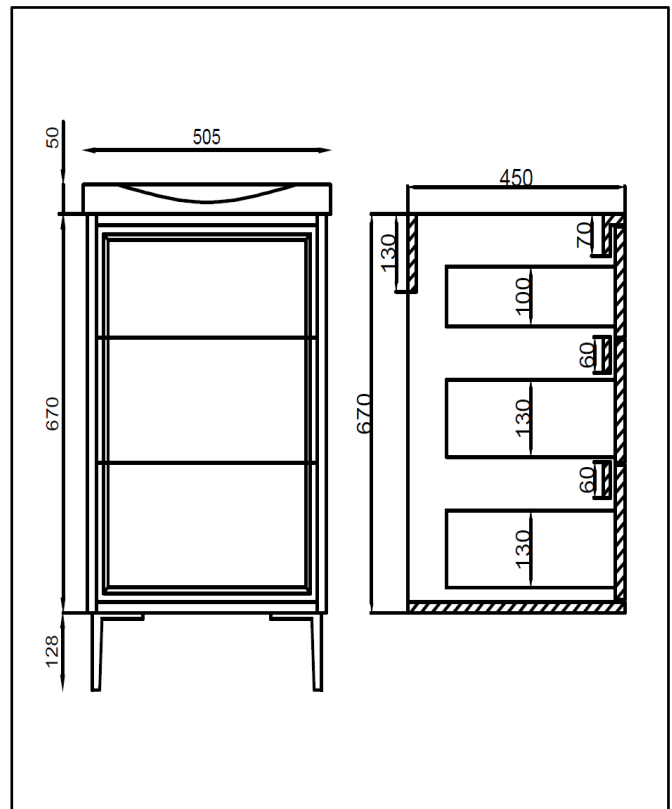

0330 124 7290

sales@scudo.co.uk www.scudo.co.uk

Scudo is the trading name of Harrison Bathrooms Ltd. Whilst we endeavor to ensure that the product information is accurate, we accept no liability for any information given. All images are for illustration purposes only. Product images and specification are subject to change. Measurements are in millimeters and are nominal.

Product Name	BOTA-500-GREEN
Product Description	Bota 500 Unit Parisian Green
Product Transportation	
Barcode	5060991201195
Country of origin	China
Commodity code	9403609000
Product Measurements	
Product Weight (KG)	28.5
Product Width (mm)	495
Product Height (mm)	670
Product Length (mm)	450
Primary Packed Measurements	
Packaged Weight	30
Packed Length	505
Packed Width	550
Packed Height	720

General Information	
Construction Material	Painted MDF
Installation type	Floor Mounted
Colour / Finish	Parisian Green
Furniture Attributes	
Supplied Fully Assembled	Yes
Number Of Drawers	3
Number Of Doors	0
Soft Close Doors / Drawers	Push to Open
Moisture resistant	Yes
Internal Shelves	N/A
Door Opening Width (mm)	
Draw Opening Distance (mm)	
False Draws	No
Number of False Draws	No
Can the door be swapped over to open the opposite way	N/A
Which side is the door hinge located	N/A
Compatible Furniture Part Code	Bota
Compatible Basin Part Code	BASIN017
Handles	
Handle Style	Push to Open
Handle Finish	N/A
Handle Material	N/A
Number of Handles	N/A

Dimensions

(Measurements in mm)

LIFETIME GUARANTEE

We are confident in our products and we want our customer to be, we proudly give a lifetime guarantee on our taps and showers. further details can be found on our website.