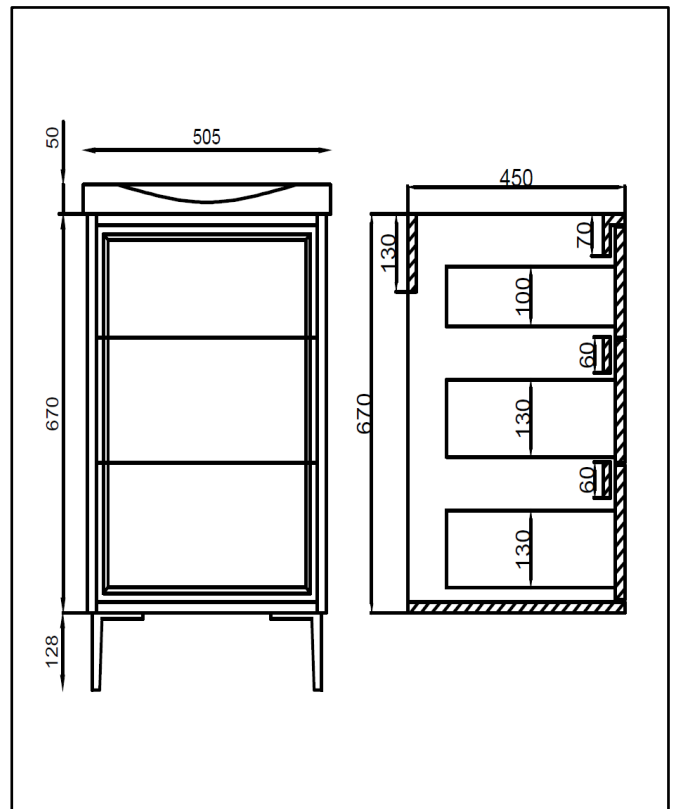

0330 124 7290

sales@scudo.co.uk www.scudo.co.uk

Scudo is the trading name of Harrison Bathrooms Ltd. Whilst we endeavor to ensure that the product information is accurate, we accept no liability for any information given. All images are for illustration purposes only. Product images and specification are subject to change. Measurements are in millimeters and are nominal.

Product Name	BOTA-500-RED
Product Description	Bota 500 Unit Earth Red
Product Transportation	
Barcode	5060991201218
Country of origin	China
Commodity code	9403609000
Product Measurements	
Product Weight (KG)	28.5
Product Width (mm)	495
Product Height (mm)	670
Product Length (mm)	450
Primary Packed Measurements	
Packaged Weight	30
Packed Length	505
Packed Width	550
Packed Height	720

General Information	
Construction Material	Painted MDF
Installation type	Floor Mounted
Colour / Finish	Earth Red
Furniture Attributes	
Supplied Fully Assembled	Yes
Number Of Drawers	3
Number Of Doors	0
Soft Close Doors / Drawers	Push to Open
Moisture resistant	Yes
Internal Shelves	N/A
Door Opening Width (mm)	
Draw Opening Distance (mm)	
False Draws	No
Number of False Draws	No
Can the door be swapped over to open the opposite way	N/A
Which side is the door hinge located	N/A
Compatible Furniture Part Code	Bota
Compatible Basin Part Code	BASIN017
Handles	
Handle Style	Push to Open
Handle Finish	N/A
Handle Material	N/A
Number of Handles	N/A

Dimensions

(Measurements in mm)

LIFETIME GUARANTEE

We are confident in our products and we want our customer to be, we proudly give a lifetime guarantee on our taps and showers. further details can be found on our website.