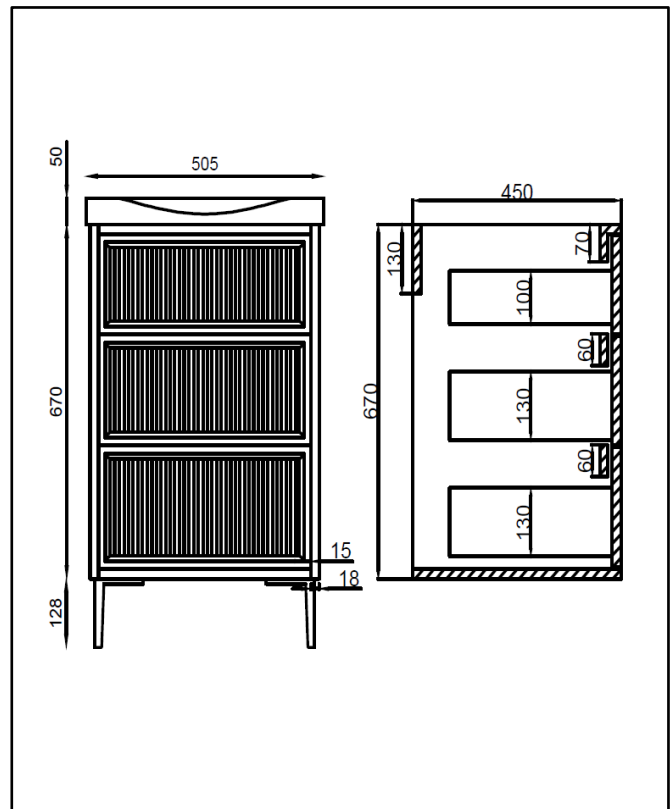

Product Name	BOTA-500FLUTED-STONE
Product Description	Bota 500 unit Stone
<b>Product Transportation</b>	
Barcode	5060991210852
Country of origin	China
Commodity code	9403609000
<b>Product Measurements</b>	
Product Weight (KG)	28.5
Product Width (mm)	495
Product Height (mm)	670
Product Length (mm)	450
<b>Primary Packed Measurements</b>	
Packaged Weight	30
Packed Length	505
Packed Width	550
Packed Height	720

**Dimensions**  
(Measurements in mm)