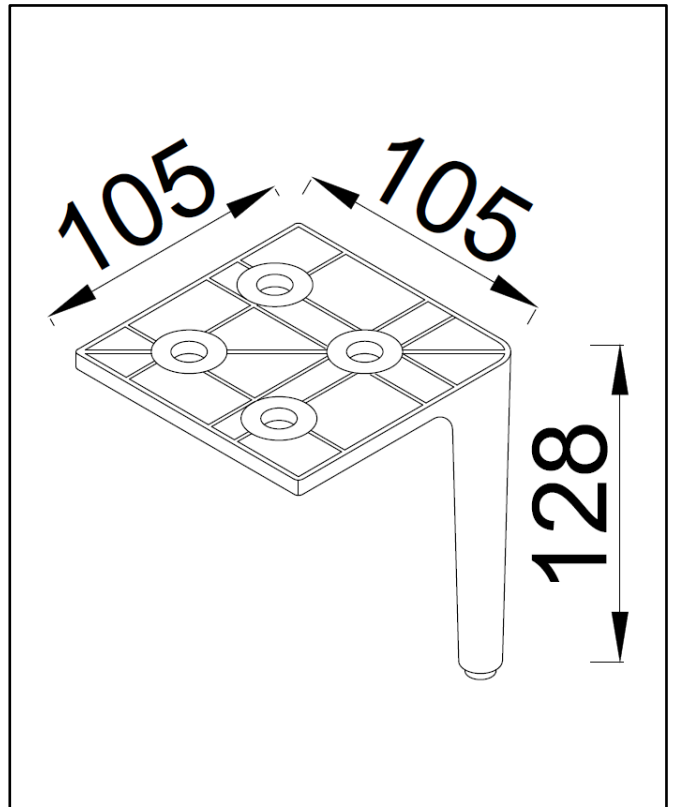

## Bota Legs (Pack of 4)

Product Code: CAB-LEG-BR

**SCUDO**  
BEAUTIFUL BATHROOMS

0330 124 7290

[sales@scudo.co.uk](mailto:sales@scudo.co.uk) [www.scudo.co.uk](http://www.scudo.co.uk)

Scudo is the trading name of Harrison Bathrooms Ltd. Whilst we endeavour to ensure that the product information is accurate, we accept no liability for any information given. All images are for illustration purposes only. Product images and specification are subject to change. Measurements are in millimetres and are nominal.

Product Name	CAB-LEG-BR
Product Description	Bota Leg Sets Brushed Brass
Product Transportation	
Barcode	5060991201157
Country of origin	China
Commodity code	9403609000
Product Measurements	
Product Weight (KG)	2.3
Product Width (mm)	105
Product Height (mm)	128
Product Depth (mm)	105
Primary Packed Measurements	
Packaged Weight	2.7
Packed Length	230
Packed Width	180
Packed Height	180
General Information	
Construction Material	Solid Aluminium Alloy.
Installation type	Furniture mounted
Colour / Finish	Brushed Brass

### Dimensions

(Measurements in mm)