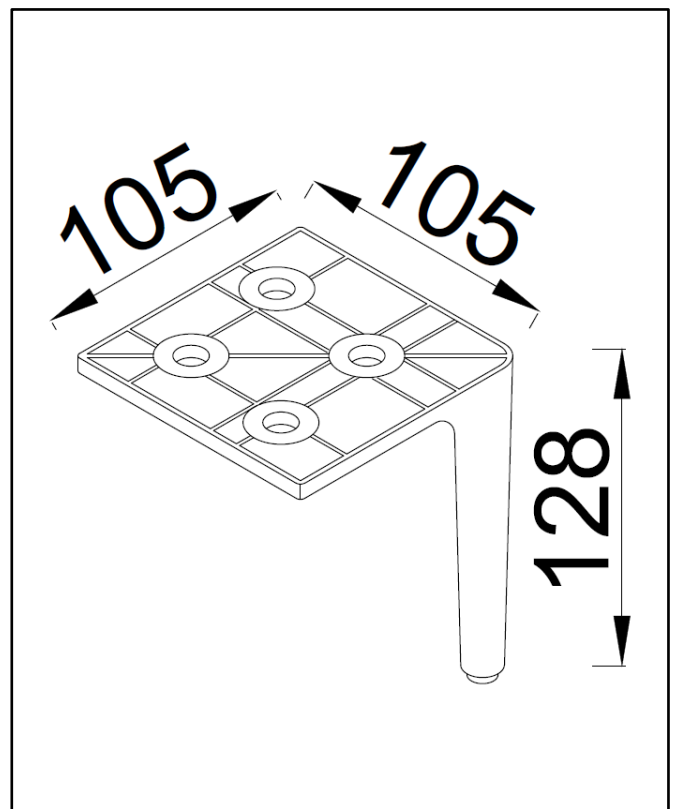

PRODUCT DATA SHEET

Bota Legs (Pack of 4)

Product Code: CAB-LEG-CH

SCUDO
BEAUTIFUL BATHROOMS

0330 124 7290

sales@scudo.co.uk www.scudo.co.uk

Scudo is the trading name of Harrison Bathrooms Ltd. Whilst we endeavour to ensure that the product information is accurate, we accept no liability for any information given. All images are for illustration purposes only. Product images and specification are subject to change. Measurements are in millimetres and are nominal.

Product Name	CAB-LEG-CH
Product Description	Bota Leg Sets Chrome
Product Transportation	
Barcode	5060991201140
Country of origin	China
Commodity code	9403609000
Product Measurements	
Product Weight (KG)	2.3
Product Width (mm)	105
Product Height (mm)	128
Product Depth (mm)	105
Primary Packed Measurements	
Packaged Weight	2.7
Packed Length	230
Packed Width	180
Packed Height	180

General Information	
Construction Material	Solid Aluminium Alloy.
Installation type	Furniture mounted
Colour / Finish	Chrome

Dimensions
(Measurements in mm)

LIFETIME GUARANTEE

We are confident in our products and we want our customer to be, we proudly give a lifetime guarantee on our taps and showers. Further details can be found on our website.