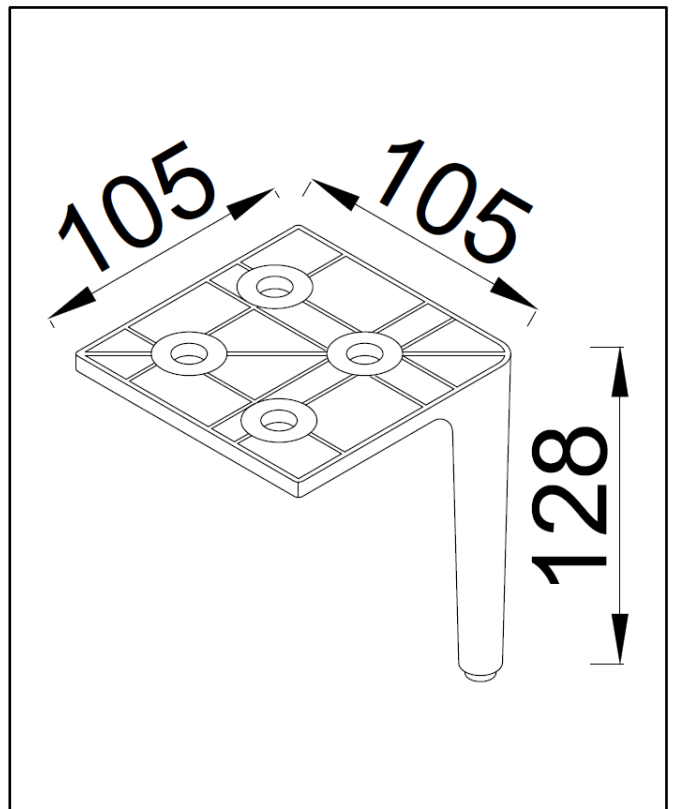

PRODUCT DATA SHEET

Bota Legs (Pack of 4)

Product Code: CAB-LEG-GM

SCUDO
BEAUTIFUL BATHROOMS

0330 124 7290

sales@scudo.co.uk www.scudo.co.uk

Scudo is the trading name of Harrison Bathrooms Ltd. Whilst we endeavour to ensure that the product information is accurate, we accept no liability for any information given. All images are for illustration purposes only. Product images and specification are subject to change. Measurements are in millimetres and are nominal.

Product Name	CAB-LEG-GM
Product Description	Bota Leg Sets Gunmetal
Product Transportation	
Barcode	5060991201164
Country of origin	China
Commodity code	9403609000
Product Measurements	
Product Weight (KG)	2.3
Product Width (mm)	105
Product Height (mm)	128
Product Depth (mm)	105
Primary Packed Measurements	
Packaged Weight	2.7
Packed Length	230
Packed Width	180
Packed Height	180
General Information	
Construction Material	Solid Aluminium Alloy.
Installation type	Furniture mounted
Colour / Finish	Gunmetal