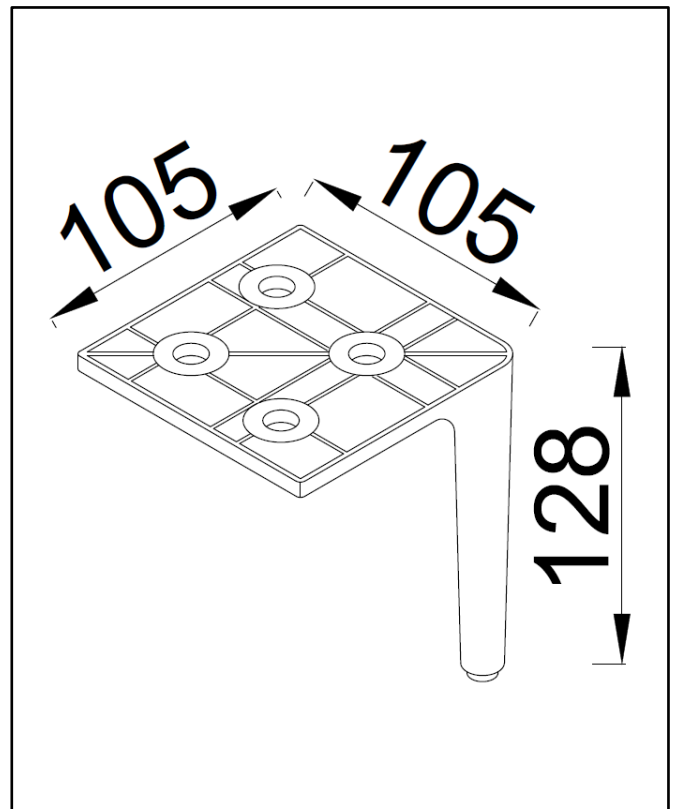

PRODUCT DATA SHEET

Bota Legs (Pack of 4)

Product Code: CAB-LEG-MB

SCUDO
BEAUTIFUL BATHROOMS

0330 124 7290

sales@scudo.co.uk www.scudo.co.uk

Scudo is the trading name of Harrison Bathrooms Ltd. Whilst we endeavour to ensure that the product information is accurate, we accept no liability for any information given. All images are for illustration purposes only. Product images and specification are subject to change. Measurements are in millimetres and are nominal.

Product Name	CAB-LEG-MB
Product Description	Bota Leg Sets Matte Black
Product Transportation	
Barcode	5060991201133
Country of origin	China
Commodity code	9403609000
Product Measurements	
Product Weight (KG)	2.3
Product Width (mm)	105
Product Height (mm)	128
Product Depth (mm)	105
Primary Packed Measurements	
Packaged Weight	2.7
Packed Length	230
Packed Width	180
Packed Height	180

General Information	
Construction Material	Solid Aluminium Alloy.
Installation type	Furniture mounted
Colour / Finish	Matte Black

Dimensions

(Measurements in mm)

LIFETIME GUARANTEE

We are confident in our products and we want our customer to be, we proudly give a lifetime guarantee on our taps and showers. Further details can be found on our website.