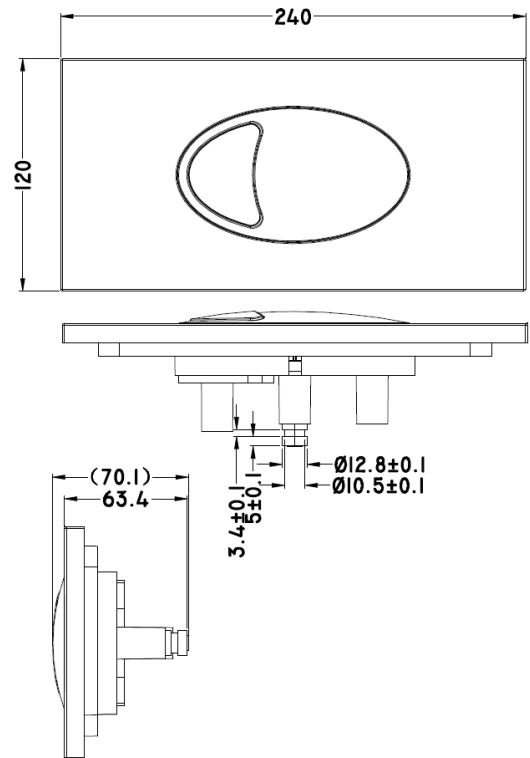

## Large Dual Flush Plate & Access Panel

**240x120mm**

Product Code: CISTERN-BUTTON-BRASS

**SCUDO**  
BEAUTIFUL BATHROOMS

0330 124 7290

[sales@scudo.co.uk](mailto:sales@scudo.co.uk) [www.scudo.co.uk](http://www.scudo.co.uk)

Scudo is the trading name of Harrison Bathrooms Ltd. Whilst we endeavour to ensure that the product information is accurate, we accept no liability for any information given. All images are for illustration purposes only. Product images and specification are subject to change. Measurements are in millimetres and are nominal.

Product Name	CISTERN-BUTTON-BRASS
Product Description	Large Dual Flush Plate & Access Panel 240x120mm
Product Transportation	
Barcode	5060991201003
Country of origin	China
Commodity code	3922900000
Product Measurements	
Product Weight (KG)	0.2
Product Width (mm)	240
Product Height (mm)	120
Product Depth (mm)	10
Primary Packed Measurements	
Packaged Weight	0.326
Packed Length	130
Packed Width	80
Packed Height	240

## Dimensions

(Measurements in mm)