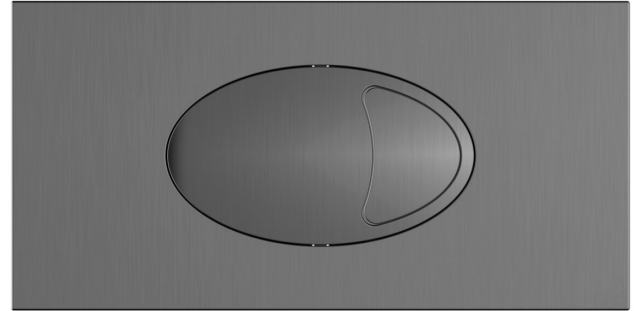

PRODUCT DATA SHEET

Large Dual Flush Plate & Access Panel 240x120mm

Product Code: CISTERN-BUTTON-GUNMETAL

SCUDO
BEAUTIFUL BATHROOMS

0330 124 7290

sales@scudo.co.uk www.scudo.co.uk

Scudo is the trading name of Harrison Bathrooms Ltd. Whilst we endeavour to ensure that the product information is accurate, we accept no liability for any information given. All images are for illustration purposes only. Product images and specification are subject to change. Measurements are in millimetres and are nominal.

Product Name	CISTERN-BUTTON-GUNMETAL
Product Description	Large Dual Flush Plate & Access Panel 240x120mm
Product Transportation	
Barcode	5060991201010
Country of origin	China
Commodity code	3922900000
Product Measurements	
Product Weight (KG)	0.2
Product Width (mm)	240
Product Height (mm)	120
Product Depth (mm)	10
Primary Packed Measurements	
Packaged Weight	0.326
Packed Length	130
Packed Width	80
Packed Height	240

General Information	
Construction Material	ABS
Installation type	Furniture mounted
Colour / Finish	Gunmetal

Dimensions

(Measurements in mm)

LIFETIME GUARANTEE

We are confident in our products and we want our customer to be, we proudly give a lifetime guarantee on our taps and showers. further details can be found on our website.