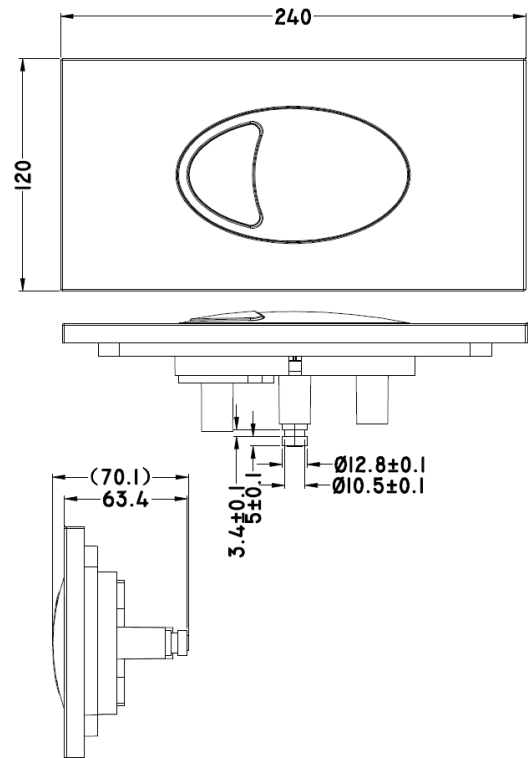

PRODUCT DATA SHEET

Large Dual Flush Plate & Access Panel 240x120mm

Product Code: CISTERN-BUTTON-GUNMETAL

SCUDO
BEAUTIFUL BATHROOMS

0330 124 7290

sales@scudo.co.uk www.scudo.co.uk

Scudo is the trading name of Harrison Bathrooms Ltd. Whilst we endeavour to ensure that the product information is accurate, we accept no liability for any information given. All images are for illustration purposes only. Product images and specification are subject to change. Measurements are in millimetres and are nominal.

| | |
|-----------------------------|---|
| Product Name | CISTERN-BUTTON-GUNMETAL |
| Product Description | Large Dual Flush Plate & Access Panel 240x120mm |
| Product Transportation | |
| Barcode | 5060991201010 |
| Country of origin | China |
| Commodity code | 3922900000 |
| Product Measurements | |
| Product Weight (KG) | 0.2 |
| Product Width (mm) | 240 |
| Product Height (mm) | 120 |
| Product Depth (mm) | 10 |
| Primary Packed Measurements | |
| Packaged Weight | 0.326 |
| Packed Length | 130 |
| Packed Width | 80 |
| Packed Height | 240 |

| | |
|-----------------------|-------------------|
| General Information | |
| Construction Material | ABS |
| Installation type | Furniture mounted |
| Colour / Finish | Gunmetal |

Dimensions

(Measurements in mm)