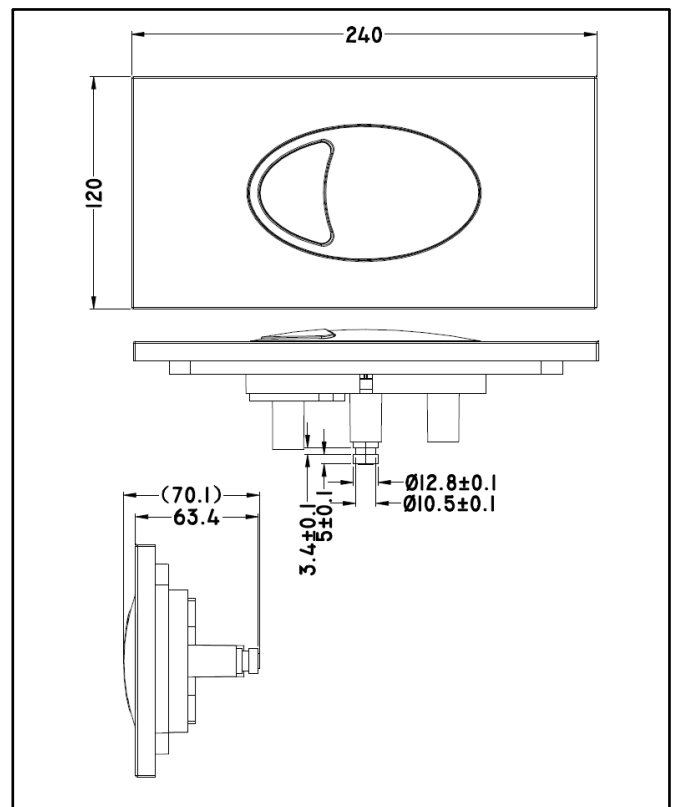

PRODUCT DATA SHEET

Large Dual Flush Plate & Access Panel 240x120mm

Product Code: CISTERN-BUTTON-NICKEL

SCUDO
BEAUTIFUL BATHROOMS

0330 124 7290

sales@scudo.co.uk www.scudo.co.uk

Scudo is the trading name of Harrison Bathrooms Ltd. Whilst we endeavour to ensure that the product information is accurate, we accept no liability for any information given. All images are for illustration purposes only. Product images and specification are subject to change. Measurements are in millimetres and are nominal.

Product Name	CISTERN-BUTTON-NICKEL
Product Description	Large Dual Flush Plate & Access Panel 240x120mm
Product Transportation	
Barcode	5060991200839
Country of origin	China
Commodity code	3922900000
Product Measurements	
Product Weight (KG)	0.2
Product Width (mm)	240
Product Height (mm)	120
Product Depth (mm)	10
Primary Packed Measurements	
Packaged Weight	0.326
Packed Length	130
Packed Width	80
Packed Height	240

General Information	
Construction Material	ABS
Installation type	Furniture mounted
Colour / Finish	Brushed Nickel

Dimensions

(Measurements in mm)

LIFETIME GUARANTEE

We are confident in our products and we want our customer to be, we proudly give a lifetime guarantee on our taps and showers. further details can be found on our website.