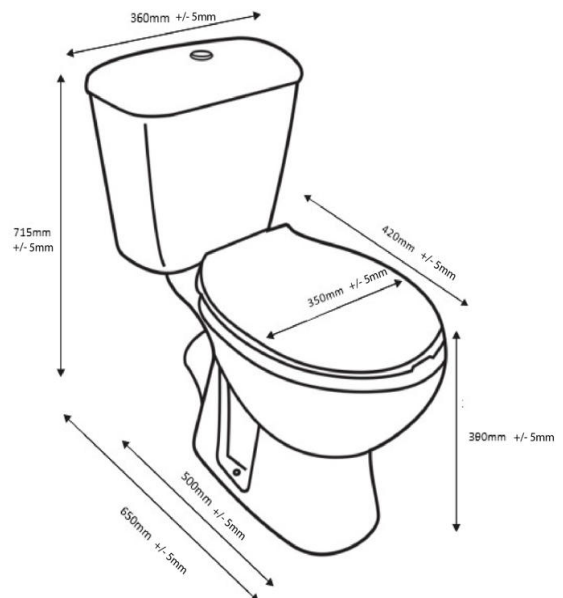

## Complete Set Rimless

Product Code: COMPLETE-TOILET-SET-RIMLESS

**SCUDO**  
BEAUTIFUL BATHROOMS

0330 124 7290

sales@scudo.co.uk - www.scudo.co.uk

Scudo is the trading name of Harrison Bathrooms Ltd. Whilst we endeavour to ensure that the product information is accurate we accept no liability for any information given. All images are for illustration purposes only. Product images and specification are subject to change. Measurement are in millimetres and are nominal.

Product Measurements	
Product Weight:	28.5kg
Product Width:	360mm
Product Height:	715mm
Product Depth:	650mm
Product Length:	N/A
Product Transportation	
Barcode:	5060766120522
Country of Origin:	China
Comodity Code:	6910100000
Primary Packed Measurements	
Packaged Weight:	30kg
Packaged Length:	410mm
Packaged Width:	730mm
Packaged Height:	375mm
Packaging Weight	
Card:	1.5kg
Paper:	0kg
Wood:	0kg
Plastic:	0.01kg
General Information WC Pan	
Construction Material:	Ceramic
Installation Type:	Floor Mounted
Colour / Finish:	White
General Information Cistern	
Construction Material:	Ceramic
Installation Type:	Top Fix
Colour / Finish:	White
WC Pan Specification	
Projection:	650mm
Toilet Pan Height:	380mm
Pan Fixing Kit Included:	Yes
Seat Included:	Yes
Shape:	Oval
Type:	Open Back
Waste Connection Specification	
Floor to Centre of Soil Pipe:	180mm
Wall to Start of Soil Pipe:	175mm
WC Cistern Specification	
Water Inlet Location:	RIGHT
Flush Volume:	6/3L
Flush Type:	Push Button
Compliance DOP	

**Dimensions**  
(measurements in mm)