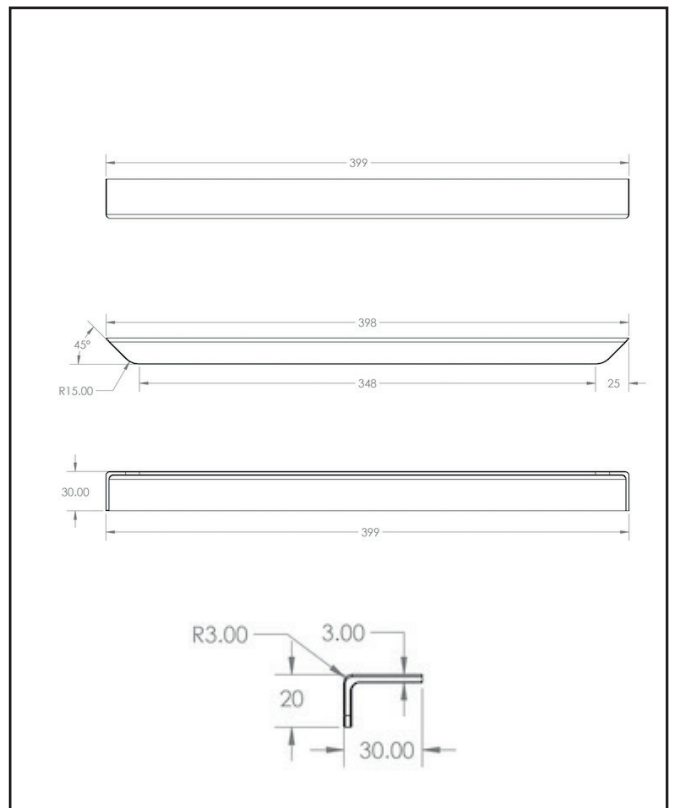

## Chevron Handle Black

Product Code: HANDLE033

**SCUDO**  
BEAUTIFUL BATHROOMS

0330 124 7290

sales@scudo.co.uk - www.scudo.co.uk

Scudo is the trading name of Harrison Bathrooms Ltd. Whilst we endeavour to ensure that the product information is accurate we accept no liability for any information given. All images are for illustration purposes only. Product images and specification are subject to change. Measurement are in millimetres and are nominal.

Product Name	HANDLE033
Product Description	Ambience 40cm Handle Black
<b>Product Transportation</b>	
Barcode	5060991259912
Country of origin	China
Commodity code	8302420000
<b>Product Measurements</b>	
Product Weight (KG)	0.1
Product Width (mm)	399
Product Height (mm)	30
Product Depth (mm)	20
<b>Primary Packed Measurements</b>	
Packaged Weight	0.11
Packed Length	400
Packed Width	32
Packed Height	22

**Dimensions**  
(measurements in mm)