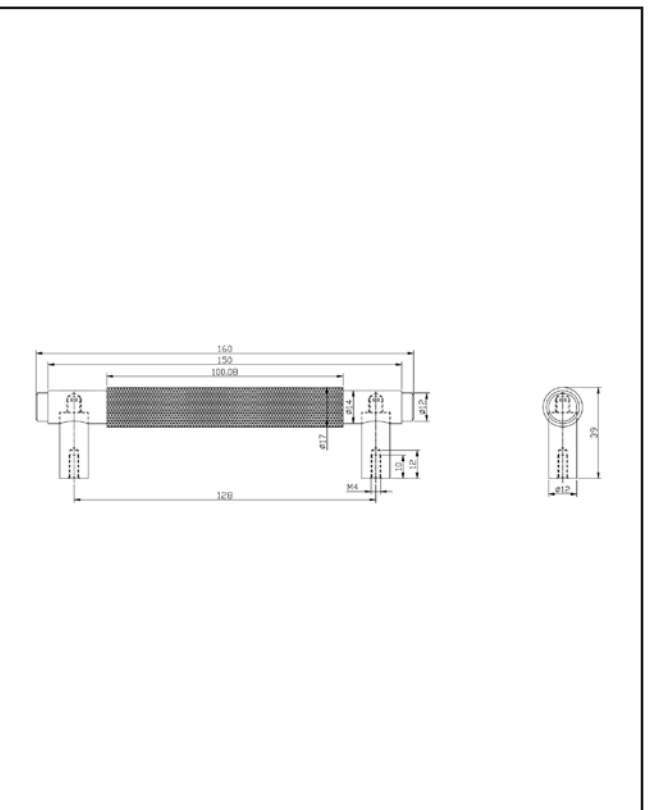

PRODUCT DATA SHEET

Knurled 160mm Handle Brushed Nickel

Product Code: HANDLE034

SCUDO
BEAUTIFUL BATHROOMS

0330 124 7290

sales@scudo.co.uk - www.scudo.co.uk

Scudo is the trading name of Harrison Bathrooms Ltd. Whilst we endeavour to ensure that the product information is accurate we accept no liability for any information given. All images are for illustration purposes only. Product images and specification are subject to change. Measurement are in millimetres and are nominal.

Product Name	HANDLE034
Product Description	Knurled 160mm Handle Brushed Nickel
Product Transportation	
Barcode	5060991200839
Country of origin	CH
Commodity code	8302420090
Product Measurements	
Product Weight (KG)	0.11
Product Width (mm)	160
Product Height (mm)	39
Product Depth (mm)	17
Product Length (mm)	0
Primary Packed Measurements	
Packaged Weight	0.12
Packed Length	17
Packed Width	160
Packed Height	39
Packaging Weights	
Card (kg)	0.01
Paper (kg)	0
Wood (kg)	0
Plastic (kg)	0
Compliance DOP	N/A

General Information	
Construction Material	AL6063
Installation type	Furniture
Colour / Finish	Brushed Nickel

Dimensions (measurements in mm)

LIFETIME GUARANTEE

We are confident in our products and we want our customer to be, we proudly give a lifetime guarantee on our taps and showers, further details can be found on our website.