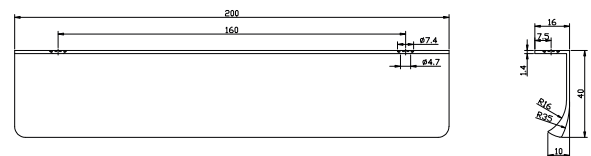

PRODUCT DATA SHEET

Flat 200mm Handle Brushed Nickel

Product Code: HANDLE035

SCUDO
BEAUTIFUL BATHROOMS

0330 124 7290

sales@scudo.co.uk - www.scudo.co.uk

Scudo is the trading name of Harrison Bathrooms Ltd. Whilst we endeavour to ensure that the product information is accurate we accept no liability for any information given. All images are for illustration purposes only. Product images and specification are subject to change. Measurement are in millimetres and are nominal.

Product Name	HANDLE035
Product Description	Flat 200mm Handle Brushed Nickel
Product Transportation	
Barcode	5060991200846
Country of origin	China
Commodity code	8302420090
Product Measurements	
Product Weight (KG)	0.22
Product Width (mm)	200
Product Height (mm)	16
Product Depth (mm)	40
Product Length (mm)	0
Primary Packed Measurements	
Packaged Weight	0.23
Packed Length	16
Packed Width	200
Packed Height	40
Packaging Weights	
Card (kg)	0.01
Paper (kg)	0
Wood (kg)	0
Plastic (kg)	0
Compliance DOP	N/A

General Information	
Construction Material	304 Stainless Steel
Installation type	Furniture
Colour / Finish	Brushed Nickel

Dimensions
(measurements in mm)

LIFETIME GUARANTEE

We are confident in our products and we want our customer to be, we proudly give a lifetime guarantee on our taps and showers, further details can be found on our website.