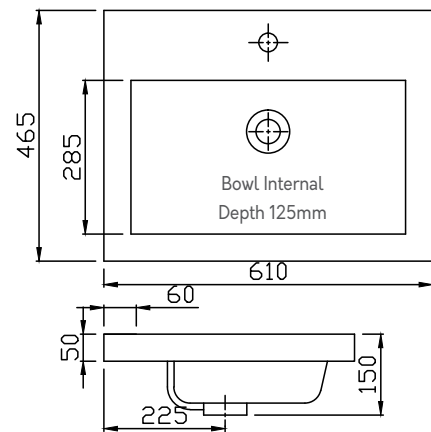

## Brunswick 600 Basin

Product Code: HARR-600-BASIN

**SCUDO**  
BEAUTIFUL BATHROOMS

0330 124 7290

[sales@scudo.co.uk](mailto:sales@scudo.co.uk) [www.scudo.co.uk](http://www.scudo.co.uk)

Scudo is the trading name of Harrison Bathrooms Ltd. Whilst we endeavour to ensure that the product information is accurate, we accept no liability for any information given. All images are for illustration purposes only. Product images and specification are subject to change. Measurements are in millimetres and are nominal.

<b>Product Name</b>		HARR-600-BASIN
<b>Product Description</b>		Brunswick 600 Basin
<b>Product Transportation</b>		
<b>Barcode</b>		5060500646578
<b>Country of origin</b>		China
<b>Commodity code</b>		6910900000
<b>Product Measurements</b>		
<b>Product Weight (KG)</b>		14.5
<b>Product Width (mm)</b>		610
<b>Product Height (mm)</b>		50
<b>Product Depth (mm)</b>		465
<b>Primary Packed Measurements</b>		
<b>Packaged Weight</b>		16
<b>Packed Length</b>		490
<b>Packed Width</b>		630
<b>Packed Height</b>		190
<b>General Information</b>		
<b>Construction Material</b>		Stone Resin
<b>Installation type</b>		Furniture mounted
<b>Colour / Finish</b>		White

## Dimensions

(Measurements in mm)