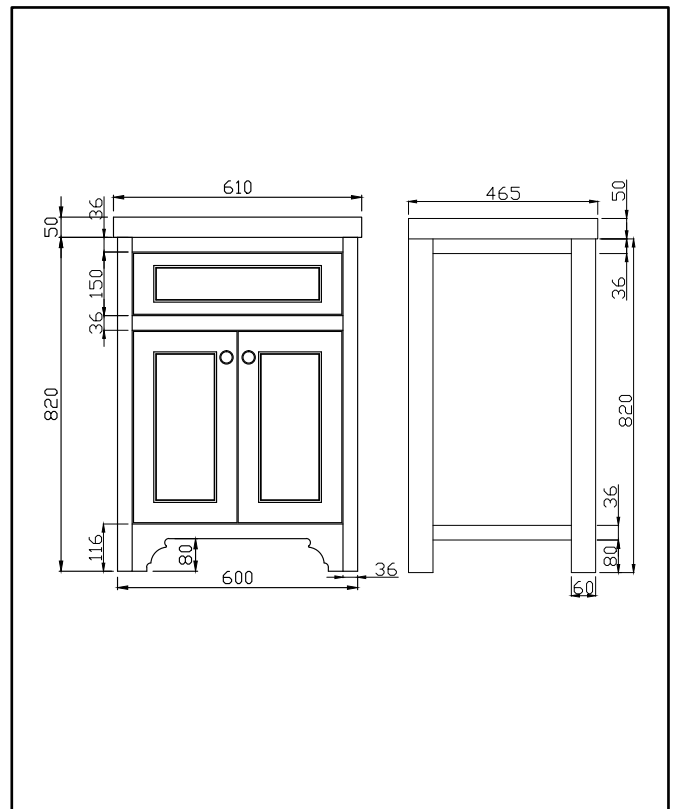

PRODUCT DATA SHEET

Ripley 600 Floor Cabinet

Product Code: HARR-600-UNIT-ARCTIC

SCUDO
BEAUTIFUL BATHROOMS

0330 124 7290

sales@scudo.co.uk www.scudo.co.uk

Scudo is the trading name of Harrison Bathrooms Ltd. Whilst we endeavour to ensure that the product information is accurate, we accept no liability for any information given. All images are for illustration purposes only. Product images and specification are subject to change. Measurements are in millimetres and are nominal.

Product Name	HARR-600-UNIT-ARCTIC
Product Description	Ripley 600 Floor Cabinet
Product Transportation	
Barcode	5060500646592
Country of origin	China
Commodity code	9403609000
Product Measurements	
Product Weight (KG)	27
Product Width (mm)	600
Product Height (mm)	820
Product Depth (mm)	460
Primary Packed Measurements	
Packaged Weight	29.5
Packed Length	860
Packed Width	650
Packed Height	500

General Information	
Construction Material	Painted MDF
Installation type	Furniture mounted
Colour / Finish	Arctic White

Dimensions

(Measurements in mm)

LIFETIME GUARANTEE

We are confident in our products and we want our customer to be, we proudly give a lifetime guarantee on our taps and showers. Further details can be found on our website.