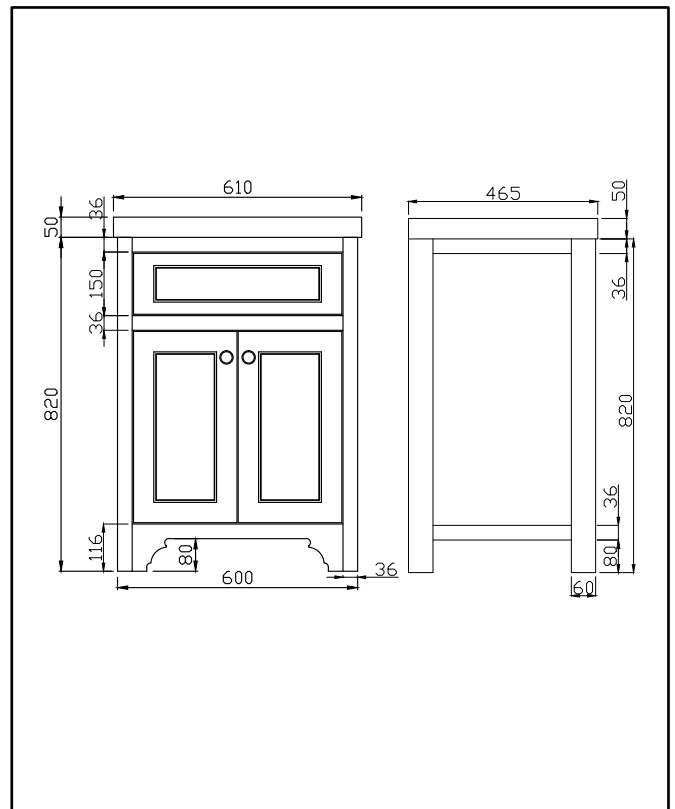

PRODUCT DATA SHEET

Ripley 600 Floor Cabinet

Product Code: HARR-600-UNIT-SPA

SCUDO
BEAUTIFUL BATHROOMS

0330 124 7290

sales@scudo.co.uk www.scudo.co.uk

Scudo is the trading name of Harrison Bathrooms Ltd. Whilst we endeavour to ensure that the product information is accurate, we accept no liability for any information given. All images are for illustration purposes only. Product images and specification are subject to change. Measurements are in millimetres and are nominal.

Product Name	HARR-600-UNIT-SPA
Product Description	Ripley 600 Floor Cabinet
Product Transportation	
Barcode	5060500646615
Country of origin	China
Commodity code	9403609000
Product Measurements	
Product Weight (KG)	27
Product Width (mm)	600
Product Height (mm)	820
Product Depth (mm)	460
Primary Packed Measurements	
Packaged Weight	29.5
Packed Length	860
Packed Width	650
Packed Height	500

General Information	
Construction Material	Painted MDF
Installation type	Furniture mounted
Colour / Finish	Spa Grey

Dimensions

(Measurements in mm)

LIFETIME GUARANTEE

We are confident in our products and we want our customer to be, we proudly give a lifetime guarantee on our taps and showers. Further details can be found on our website.