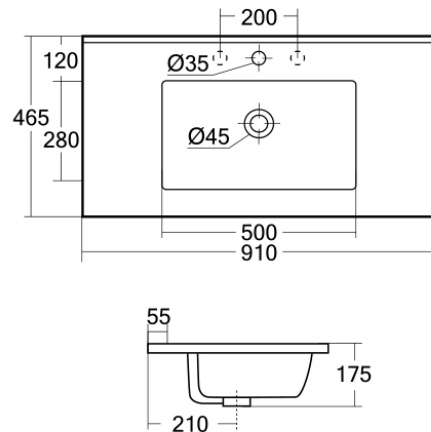

PRODUCT DATA SHEET

900 Vanity Basin

Product Code: HARR-900-BASIN

SCUDO
BEAUTIFUL BATHROOMS

0330 124 7290

sales@scudo.co.uk www.scudo.co.uk

Scudo is the trading name of Harrison Bathrooms Ltd. Whilst we endeavour to ensure that the product information is accurate, we accept no liability for any information given. All images are for illustration purposes only. Product images and specification are subject to change. Measurements are in millimetres and are nominal.

Product Name	HARR-900-BASIN
Product Description	900 Vanity Basin
Product Transportation	
Barcode	5060991254320
Country of origin	China
Commodity code	691010000
Product Measurements	
Product Weight (KG)	21.5
Product Width (mm)	910
Product Height (mm)	50
Product Depth (mm)	465
Primary Packed Measurements	
Packaged Weight	22.5
Packed Length	960
Packed Width	200
Packed Height	520
General Information	
Construction Material	Stone Resin
Installation type	Furniture mounted
Colour / Finish	White