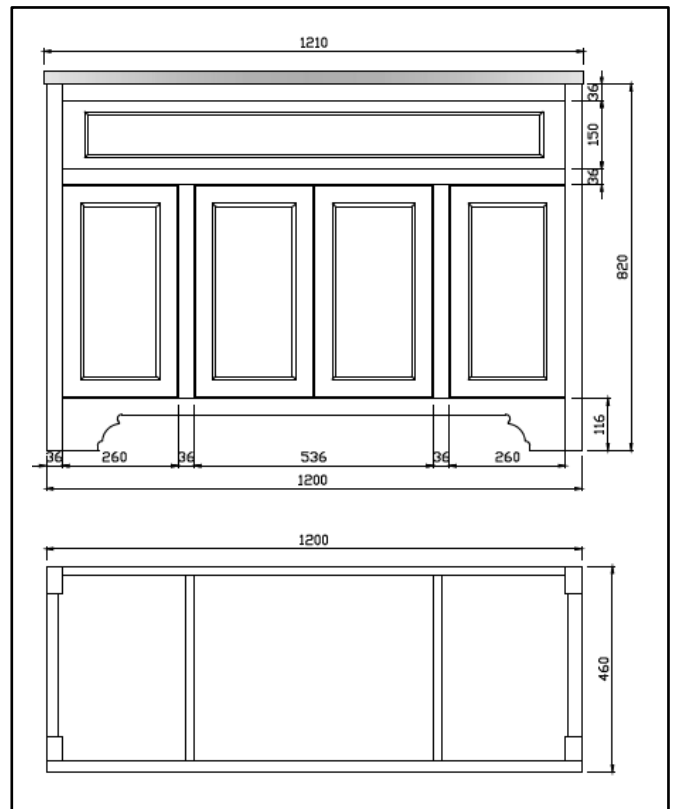

## Dutchy 1200 Floor Cabinet

Product Code: HARR-DUTCHY-VANITY-ARCTIC

**SCUDO**  
BEAUTIFUL BATHROOMS

0330 124 7290

sales@scudo.co.uk [www.scudo.co.uk](http://www.scudo.co.uk)

Scudo is the trading name of Harrison Bathrooms Ltd. Whilst we endeavour to ensure that the product information is accurate, we accept no liability for any information given. All images are for illustration purposes only. Product images and specification are subject to change. Measurements are in millimetres and are nominal.

Product Name	HARR-DUTCHY-VANITY-ARCTIC
Product Description	Dutchy 1200 Floor Cabinet Arctic White
<b>Product Transportation</b>	
Barcode	5060500646790
Country of origin	China
Commodity code	9403609000
<b>Product Measurements</b>	
Product Weight (KG)	50
Product Width (mm)	1210
Product Height (mm)	820
Product Depth (mm)	465
<b>Primary Packed Measurements</b>	
Packaged Weight	53.5
Packed Length	1250
Packed Width	510
Packed Height	870

### Dimensions

(Measurements in mm)