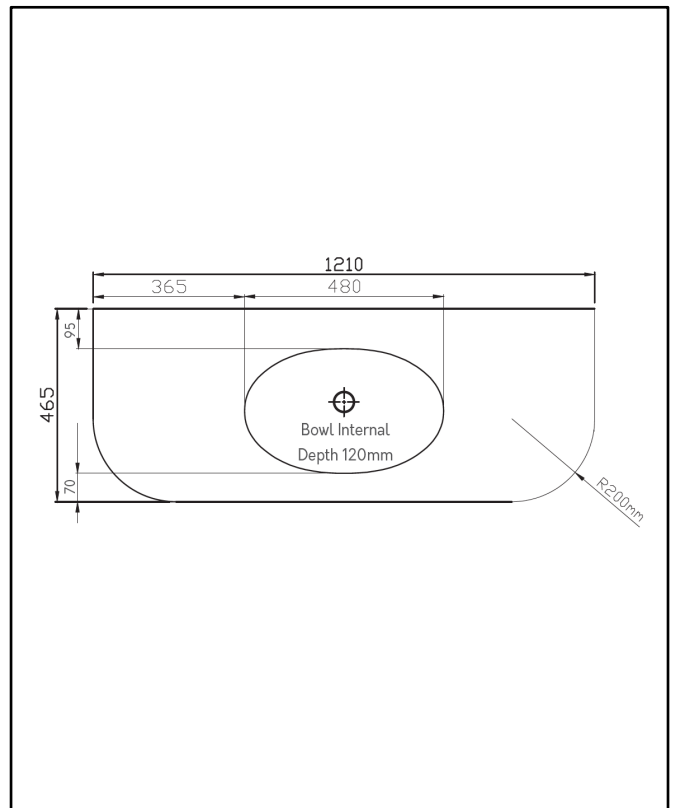

## Brunswick 1200 Basin

Product Code: HARR-NOHOLE-1200BASIN

0330 124 7290

[sales@scudo.co.uk](mailto:sales@scudo.co.uk) [www.scudo.co.uk](http://www.scudo.co.uk)

**SCUDO**  
BEAUTIFUL BATHROOMS

Scudo is the trading name of Harrison Bathrooms Ltd. Whilst we endeavour to ensure that the product information is accurate, we accept no liability for any information given. All images are for illustration purposes only. Product images and specification are subject to change. Measurements are in millimetres and are nominal.

Product Name	Brunswick 1200 Basin
Product Description	HARR-NOHOLE-1200BASIN
Product Transportation	
Barcode	5060500646998
Country of origin	China
Commodity code	392210000
Product Measurements	
Product Weight (KG)	19
Product Width (mm)	1210
Product Height (mm)	25
Product Depth (mm)	465
Primary Packed Measurements	
Packaged Weight	20
Packed Length	250
Packed Width	1250
Packed Height	500

General Information	
Construction Material	Stone Resin
Installation type	Furniture mounted
Colour / Finish	White
Basin Attributes	
Basin Type	Furniture Mounted
Number of Tap Holes	0
Overflow	Yes
Recommended waste type	Slotted / Universal
Inner Bowl Width (mm)	480
Inner Bowl Depth (mm)	300
Inner Bowl Depth (mm)	120

## Dimensions

(Measurements in mm)