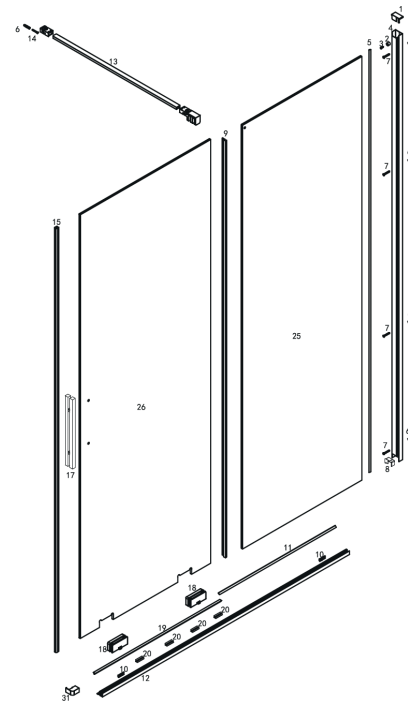

PRODUCT DATA SHEET

Momentum Door Pack Brushed Nickel

Product Code: MO-DOORPACK-NICKEL

SCUDO
BEAUTIFUL BATHROOMS

0330 124 7290

sales@scudo.co.uk - www.scudo.co.uk

Scudo is the trading name of Harrison Bathrooms Ltd. Whilst we endeavour to ensure that the product information is accurate we accept no liability for any information given. All images are for illustration purposes only. Product images and specification are subject to change. Measurement are in millimetres and are nominal.

| | |
|-----------------------------|--------------------------------------|
| Product Name | MO-DOORPACK-NICKEL |
| Product Description | Momentum Door Pack Brushed Nickel |
| Product Transportation | |
| Barcode | 5060991200617 |
| Country of origin | China |
| Commodity code | 7610100000 |
| Product Measurements | |
| Product Weight (KG) | 4.5 |
| Product Width (mm) | Variable |
| Product Height (mm) | Variable |
| Product Depth (mm) | Variable |
| Primary Packed Measurements | |
| Packaged Weight | 4.8 |
| Packed Height | 2020 |
| Packed Width | 140 |
| Packed Length | 55 |

| | |
|--------------------------|-------------------|
| General Information | |
| Construction Material | Aluminum, Plastic |
| Installation type | Wall Mounted |
| Colour / Finish | Brushed Nickel |
| Enclosure Attributes | |
| Adjustment | N/a |
| Toughened Glass | N/a |
| Aqua-Shield (easy clean) | N/a |
| Hinge Type | N/a |
| Door Type | N/a |
| Frame Type | N/a |
| Glass Type | N/a |
| Radius | N/a |
| Entry Width | N/a |
| Door in swing (°) | N/a |
| Door Out Swing (°) | N/a |
| Enclosure Shape | N/a |
| Glass Thickness (mm) | N/a |
| Profile Finish / Colour | PVD |
| Profile Material | Aluminium |